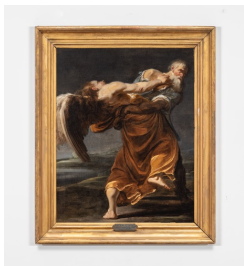

**JOHANN LISS (OLDENBURG, 1597 –
VERONA, 1631)**

Jacob wrestling with an Angel

Oil on canvas
31 3/4 x 25 1/2 inches
80.6 x 64.7 cm
FP 23/043