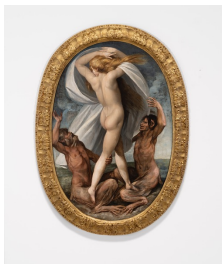

**ANTIVEDUTO GRAMATICA (SIENA, 1571 –
ROME, 1626)**

David returning triumphant with the head of
Goliath

Oil on canvas
56 x 77 3/4 inches
142.5 x 197.5 cm
FP 23/025

**BARTOLOMEO CAVAROZZI (VITERBO,
1587 – ROME, 1625)**

Boy Bitten by a Crab

Oil on canvas
25 1/2 x 19 1/4 inches
65 x 49 cm
FP 23/035

**JOHANN LISS (OLDENBURG, 1597 –
VERONA, 1631)**

Jacob wrestling with an Angel

Oil on canvas
31 3/4 x 25 1/2 inches
80.6 x 64.7 cm
FP 23/043