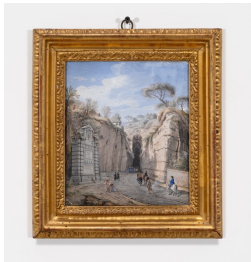

Petzel

Time Travel
Italian Masters through a Contemporary Lens
Parlor Floor
November 15, 2023 - January 27, 2024

GIOVANNI ANTONIO CANAL, CALLED CANALETTO (VENICE, 1697 – 1768)

The Prisons of St Mark

Oil on canvas
41.46 x 50.2 inches
105.3 x 127.5 cm
FP 23/020