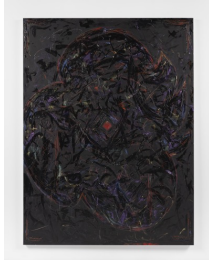

JUTTA KOETHER

Tout Court VI

2023

Acrylic and metallic pens on canvas

78 3/4 x 59 inches

200 x 149.9 cm

(FP 23/045)