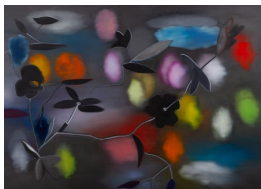

ROSS BLECKNER

Day and Night, Hour by Hour

2023

Oil on linen

60 x 84 inches

152.4 x 213.4 cm

(BR 23/026)