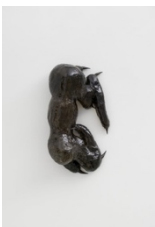

Sally von Rosen
AT ODDS twin II, 2023
Translucent resin, fiberglass, photopolymer resin, epoxy
clay, epoxy
53 x 29 x 17 cm | 20 3/4 x 11 1/2 x 6 3/4 in
(SvR/S 07)