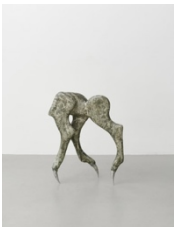

**Sally von Rosen**  
**AT ODDS**

**Opening:** Friday, 15 December 2023, 6 – 9 pm  
**Exhibition:** 15 December 2023 – 20 January 2024

**Sally von Rosen**  
*AT ODDS Reh, 2023*  
Bronze, copper nitrate, antique wax  
50 x 38 x 22 cm | 19 3/4 x 15 x 8 3/4 in  
(SvR/S 13)

**Sally von Rosen**  
*Mrs. Sphere, 2023*  
Acrylic resin, fiberglass, styrofoam, epoxy, epoxy clay,  
aluminium  
73 x 56 x 15 cm | 28 3/4 x 22 x 6 in  
(SvR/S 05)

**Sally von Rosen**  
*AT ODDS split III, 2023*  
Styrofoam, acrylic resin, fiberglass, plaster, epoxy  
79 x 47 x 24 cm | 31 x 18 1/2 x 9 1/2 in  
(SvR/S 03)