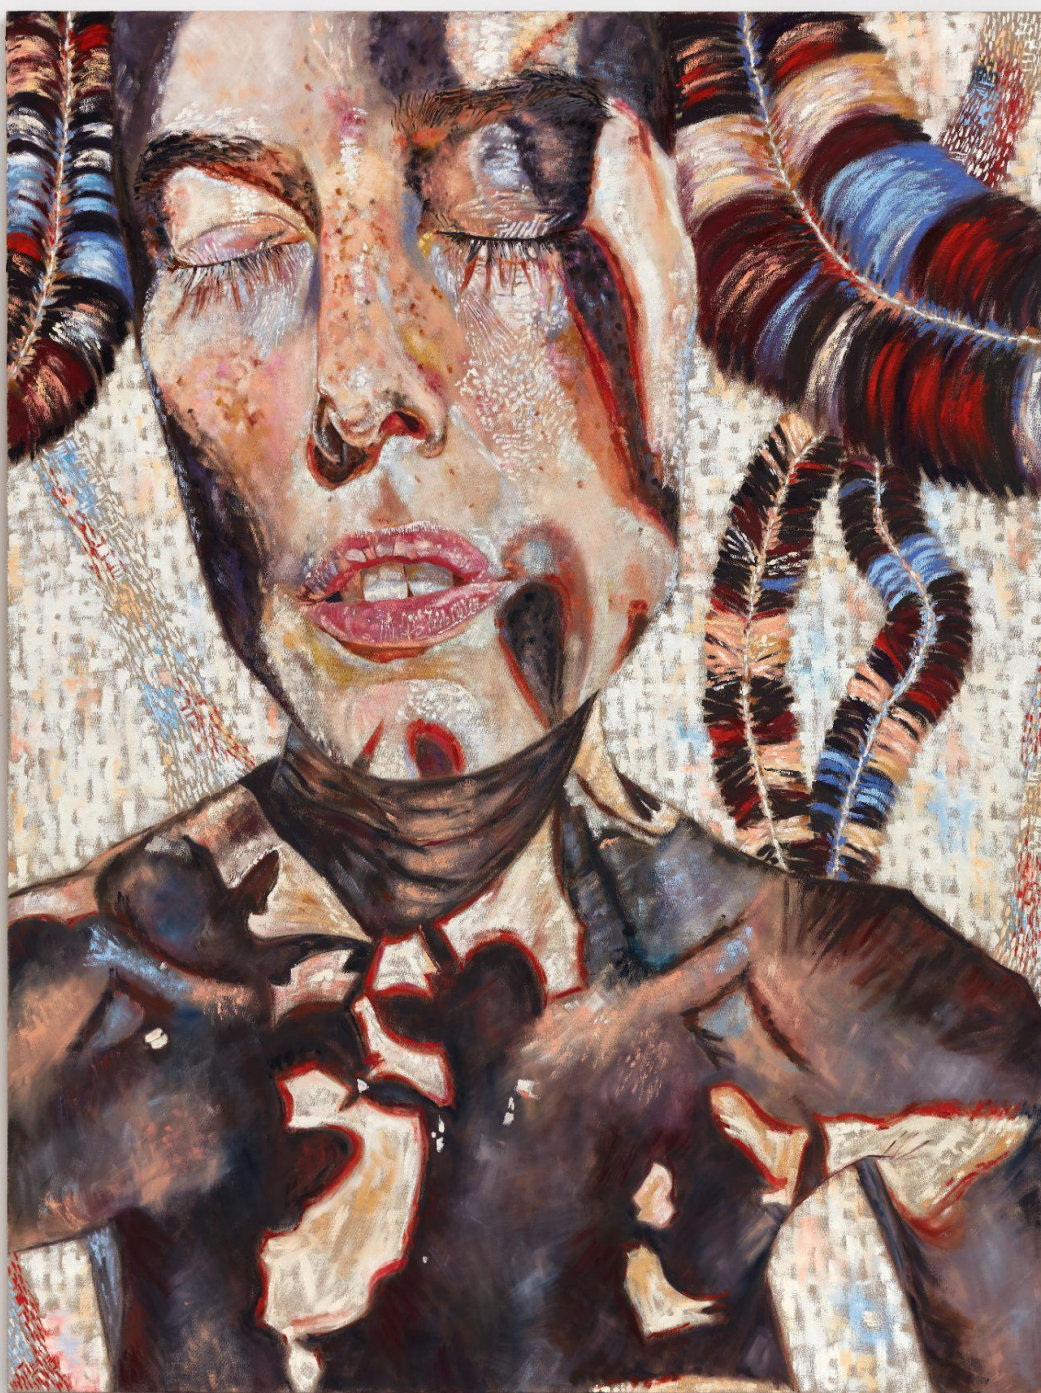

CENTRAL FINE

Shadowboxing It: Painting Peripheries

Loriel Beltran, Corinne Bernard, Chemu Ng'ok, Tomm El-Saieh, Viktor El-Saieh, Blake Rayne, Constanza Schaffner, Diego Singh & Frantz Zephirin

Viktor El-Saieh

Kanal La Pap Kanpe, 2023

Acrylic, charcoal, oil stick and wax, pencil on linen

96 x 60 in

243.84 x 152.4 cm

Constanza Schaffner

Leon Pensante, 2023

Oil on linen

73 x 53 $\frac{3}{4}$ in

185.42 x 136.53 cm

Constanza Schaffner
Leon Amable, 2023
Oil on linen
73 x 53 ¾ in
185.42 x 136.53 cm

Constanza Schaffner

Y Promesa, 2020

Oil on linen

90 x 65 in

228.6 x 165.1 cm

Chemu Ng'ok
Strategy
2016
Oil on Canvas
61 x 99 in
154.94 x 251.46 cm

Blake Rayne

Swamp Sheaf 9, 2023

Oil, acrylic and graphite on cotton and linen

37 1/2 x 27 3/8 in (framed)

95.25 x 69.53 cm (framed)

Loriel Beltran
RGB (structures), 2023
Latex paint on panel
75 x 40 in
190.5 x 101.6 cm