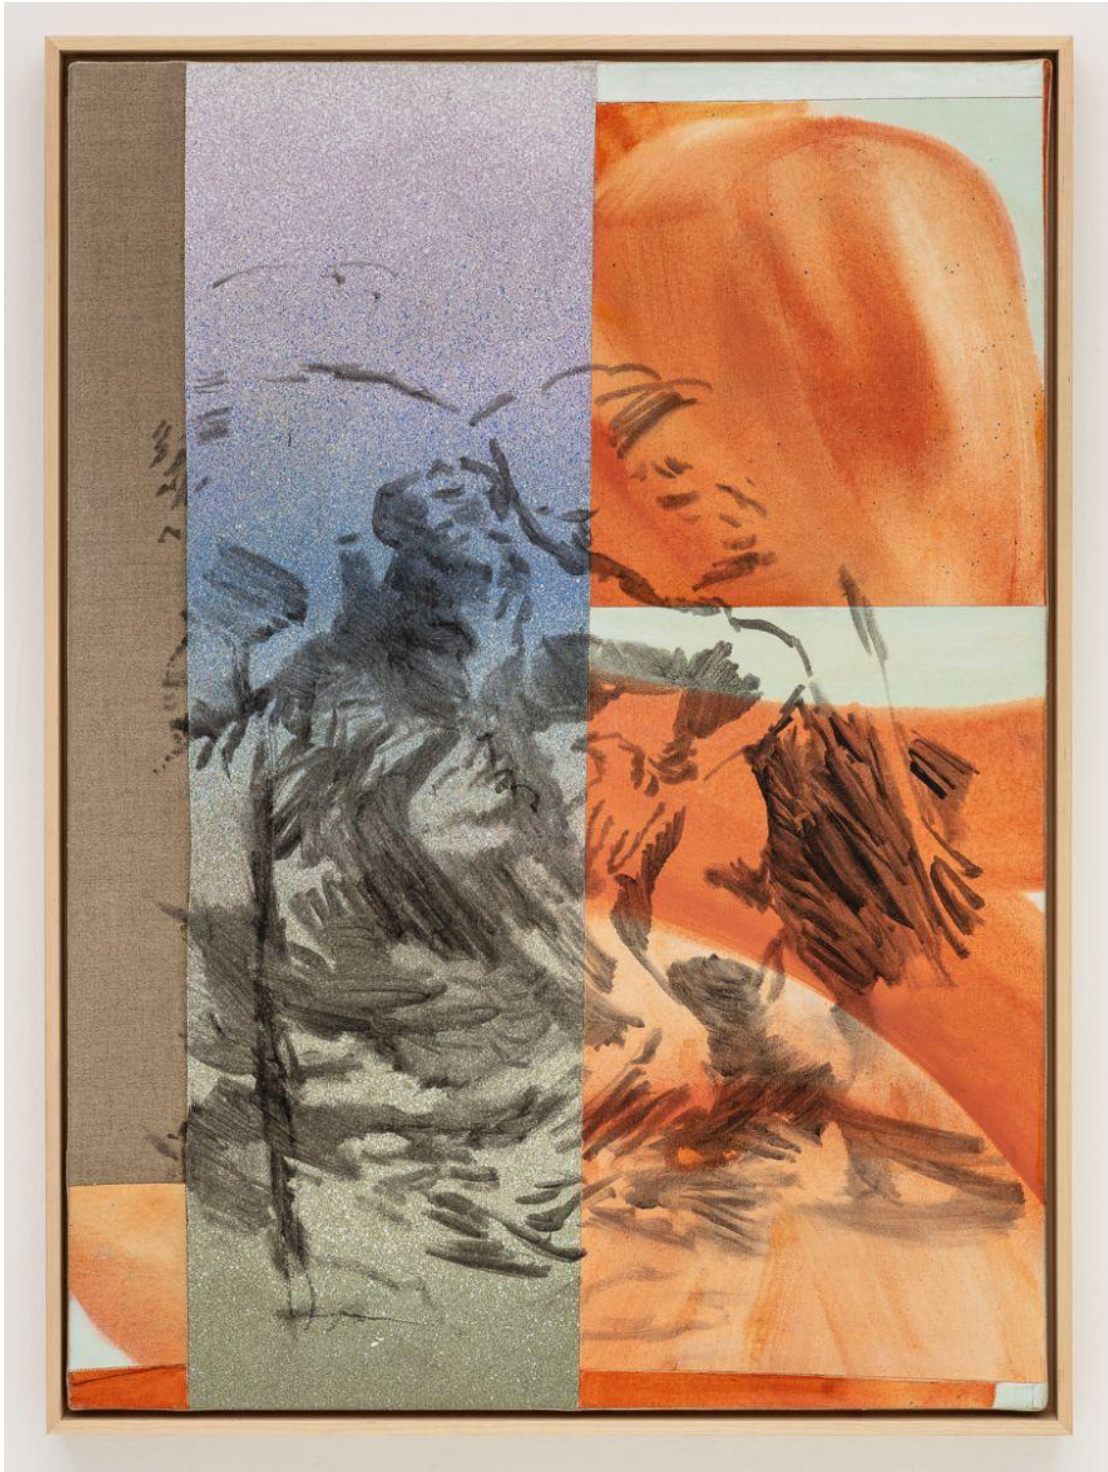

CENTRAL FINE

Shadowboxing It: Painting Peripheries

Loriel Beltran, Corinne Bernard, Chemu Ng'ok, Tomm El-Saieh, Viktor El-Saieh, Blake Rayne, Constanza Schaffner, Diego Singh & Frantz Zephirin

Viktor El-Saieh

Blake Rayne

Swamp Sheaf 9, 2023

Oil, acrylic and graphite on cotton and linen

37 1/2 x 27 3/8 in (framed)

95.25 x 69.53 cm (framed)

Loriel Beltran
RGB (structures), 2023
Latex paint on panel
75 x 40 in
190.5 x 101.6 cm