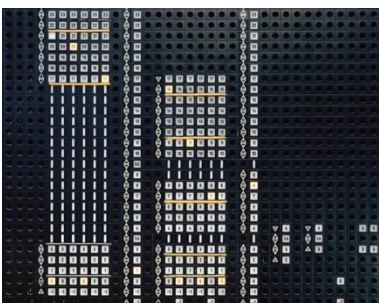

Silver Tower #32, 2010  
C-Print  
70 x 92 cm; 27.55 x 36.22 in.  
Ed. 6

# JACKY STRENZ

Silver Tower #12, 2010  
C-Print (Diasc)  
115 x 152 cm; 45.27 x 59.84 in.  
Ed. 6

Silver Tower #35, 2010  
C-Print  
70 x 92 cm; 27.55 x 36.22 in.  
Ed. 6

Silver Tower #14, 2010  
C-Print  
90 x 113 cm; 35.43 x 44.48 in.  
Ed. 6