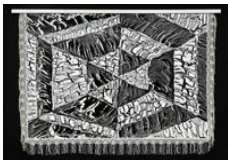

Lisa Alvarado

Spinning Echo, 2023

Acrylic, canvas, fabric, wood

81 1/2 × 80 1/2 in. (207.01 × 204.47 cm)

Lisa Alvarado

Spinning Echo, 2023

Acrylic, canvas, fabric, wood

93 × 83 in. (236.22 × 210.82 cm)