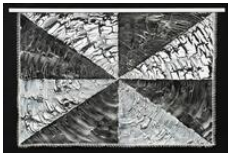

Lisa Alvarado

Spinning Echo, 2023

Acrylic, canvas, fabric, wood

54 1/2 × 85 1/2 in. (138.43 × 217.17 cm)