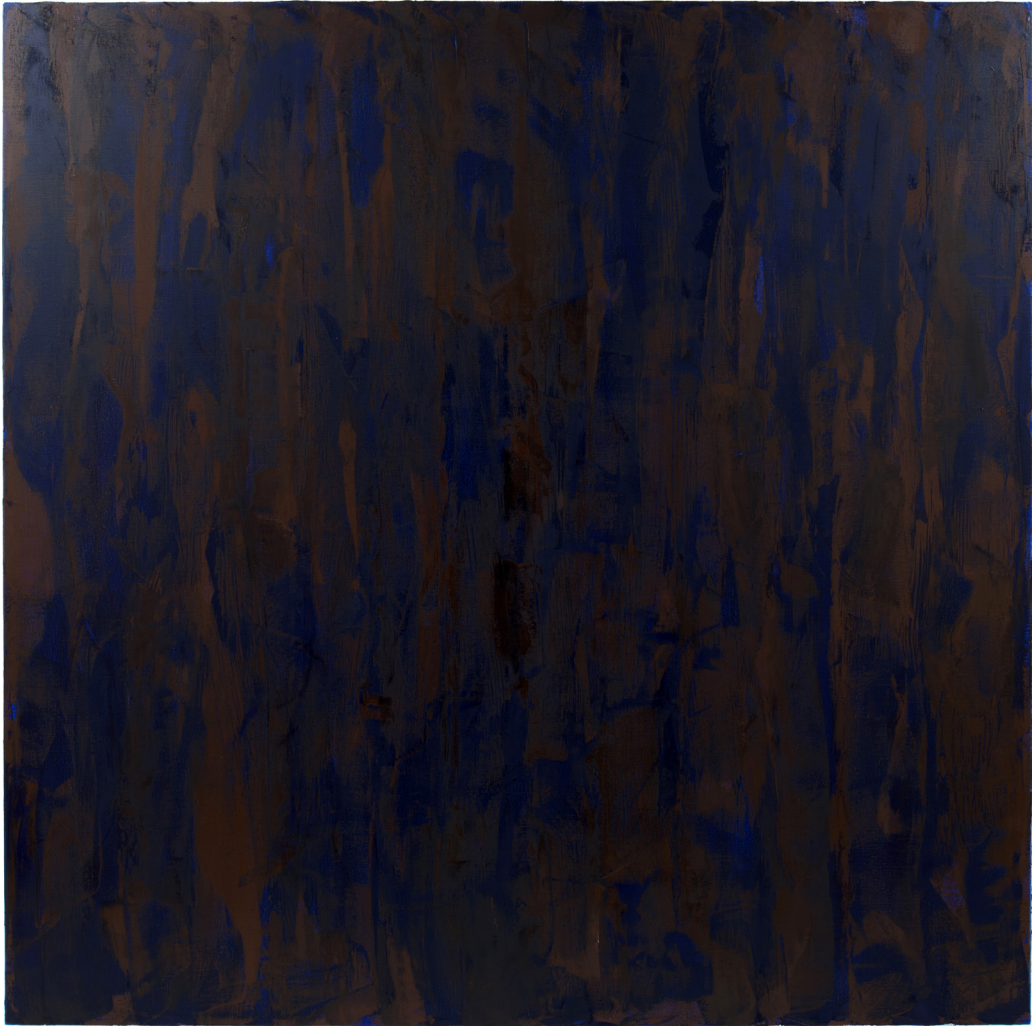

BLACK RADIATION

GALERIE CHRISTINE MAYER

Installation view

Hans-Jörg Mayer
BLACK RADIATION, 2019
Oil on deco foil on truck tarpaulin
250 x 200 cm

Installation view

Kristina Schmidt
Ethical Slut, 2019
Oil on canvas
48,26 x 33,02 cm

Kristina Schmidt
LSD Ad, 2018
Oil on canvas
48,26 x 33,02 cm

Kristina Schmidt
Here comes trouble (Jule Korneffel), 2019
Oil on canvas
48,26 x 33,02 cm

Kristina Schmidt
Hard Edge Portal, 2018
Oil on canvas
48,26 x 33,02 cm

Kristina Schmidt
Desert, 2018
Oil on canvas
48,26 x 33,02 cm

Kristina Schmidt
Zum Beispiel (Julie Curtiss), 2019
Oil on canvas
48,26 x 33,02 cm

Installation view

Franka Kaßner
Erst wenn's unbunt wird, wird es gefährlich, 2018
Oil, shellac, pigment, linoleum on wood panel
76 x 97 cm

Franka Kaßner
Deutsche Eiche nach der Natur, 2018
Rubber, copper, linen, tape, acorns
ca. 103 x 34 x 39 cm

Installation view

Heimo Zobernig
Untitled, 2015
Acrylic, oil on canvas
200 x 200 cm

Installation view