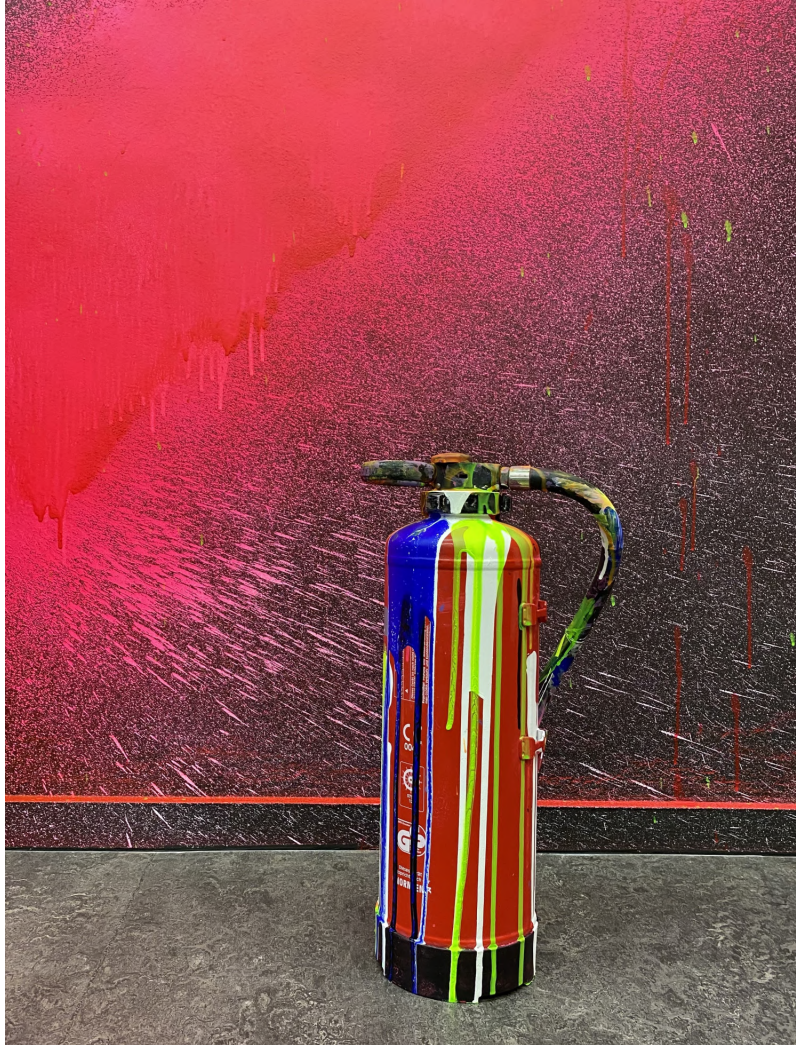

Anselm Reyle
Disorder

15 December - 10 February
Preview

Anselm Reyle
Fire Extinguisher, 2023
fire extinguisher, acrylic paint
48 x 19 cm (open edition)

Anselm Reyle
Disorder

15 December - 10 February
Preview