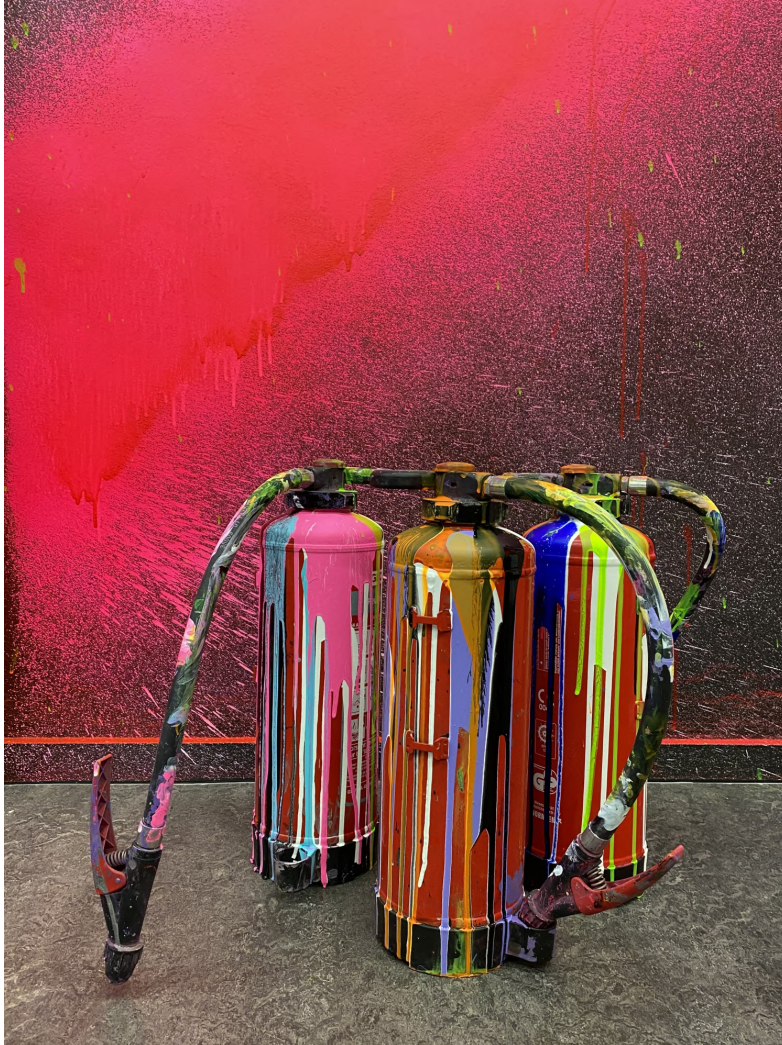

Anselm Reyle
Disorder

15 December - 10 February
Preview

Anselm Reyle
Fire Extinguisher, 2023
fire extinguisher, acrylic paint
48 x 19 cm (open edition)

Anselm Reyle
Disorder

15 December - 10 February
Preview