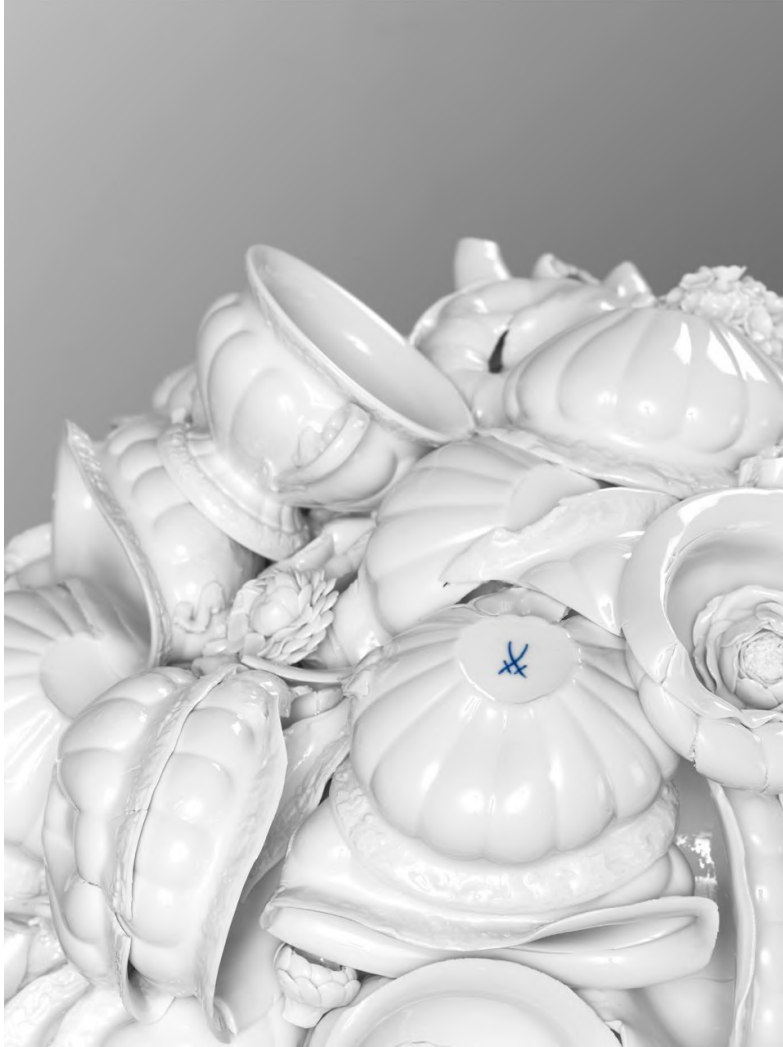

Untitled, 2011

porcelain in glass display, Vitrine

36 x 80 x 46 cm, 148 x 87 x 54 cm

Anselm Reyle
Disorder

15 December - 10 February

Preview

Anselm Reyle

Untitled, 2011