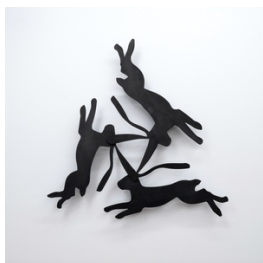

Maggie Dunlap "Gilded Splinters"

Maggie Dunlap
The Horseman's Word VI, 2024
steel
68 x 90 x 14 in.
172.72 x 228.6 x 35.56 cm
MADUN0001

Maggie Dunlap
Crying The Neck, 2024
brass
12 x 10 x 2 in.
30.48 x 25.4 x 5.08 cm
JL0047

Maggie Dunlap
Crying The Neck, 2024
brass
12 x 7½ x 1 in.
30.48 x 19.05 x 2.54 cm
JL0046

Maggie Dunlap
Crying The Neck, 2024
brass
12 x 10½ x 1 in.
30.48 x 26.67 x 2.54 cm
JL0045

Maggie Dunlap
The Three Hares, 2024
steel
34 x 34 x 2 in.
86.36 x 86.36 x 5.08 cm
MD0006