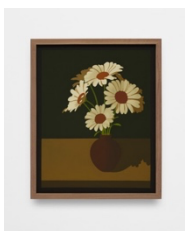

## Gallery 1

**Laeh Glenn**

*Figure (Eve)*, 2023

Oil on canvas, wood frame

Framed: 21 1/8 x 17 1/4 in

53.7 x 43.8 cm

(LG-P23-17)

**Laeh Glenn**

*Daisies*, 2023

Oil on canvas, wood frame

Framed: 21 1/8 x 17 1/4 in

53.7 x 43.8 cm

(LG-P23-15)

**Laeh Glenn**

*Couch*, 2023

Oil on canvas, wood frame

Framed: 21 1/8 x 17 1/4 in

53.7 x 43.8 cm

(LG-P23-09)

**Laeh Glenn**

*Gerbera (Orange)*, 2023

Oil on canvas, wood frame

Framed: 21 1/4 x 17 1/4 in

54 x 43.8 cm