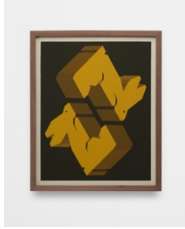

Laeh Glenn

Two Bunnies, 2023

Oil on canvas, wood frame

Framed: 21 1/8 x 17 1/4 in

53.7 x 43.8 cm

(LG-P23-06)