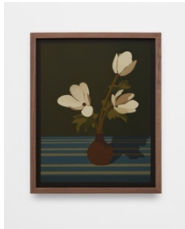

Framed: 21 1/8 x 17 1/4 in

53.7 x 43.8 cm

(LG-P23-09)

**Laeh Glenn**

*Gerbera (Orange)*, 2023

Oil on canvas, wood frame

Framed: 21 1/4 x 17 1/4 in

54 x 43.8 cm

53.7 x 43.8 cm

(LG-P23-12)

**Laeh Glenn**

*Two Bunnies*, 2023

Oil on canvas, wood frame

Framed: 21 1/8 x 17 1/4 in

53.7 x 43.8 cm

(LG-P23-06)

**Laeh Glenn**

*Wood Anemone*, 2023

Oil on canvas, wood frame

Framed: 21 1/8 x 17 1/4 in

53.7 x 43.8 cm

(LG-P23-16)

**Laeh Glenn**

*Rose*, 2023