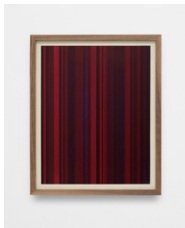

Oil on canvas, wood frame

Framed: 21 1/8 x 17 1/4 in

53.7 x 43.8 cm

(LG-P23-07)

**Laeh Glenn**

*Orchid (Green)*, 2023

Oil on canvas, wood frame

Framed: 21 1/8 x 17 1/4 in

53.7 x 43.8 cm

(LG-P23-20)

**Laeh Glenn**

*Stripes (Red)*, 2023

Oil on canvas, wood frame

Framed: 21 1/8 x 17 1/4 in

53.7 x 43.8 cm

(LG-P23-19)