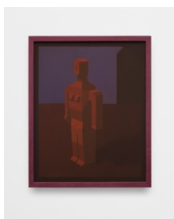

## Gallery 1

**Laeh Glenn**

*Figure (Eve)*, 2023

Oil on canvas, wood frame

Framed: 21 1/8 x 17 1/4 in

53.7 x 43.8 cm

(LG-P23-17)

**Laeh Glenn**

*Daisies*, 2023

Oil on canvas, wood frame

Framed: 21 1/8 x 17 1/4 in

53.7 x 43.8 cm

(LG-P23-15)

**Laeh Glenn**

*Couch*, 2023

Oil on canvas, wood frame

Framed: 21 1/8 x 17 1/4 in

53.7 x 43.8 cm

(LG-P23-09)

**Laeh Glenn**

*Gerbera (Orange)*, 2023

Oil on canvas, wood frame

Framed: 21 1/4 x 17 1/4 in

54 x 43.8 cm