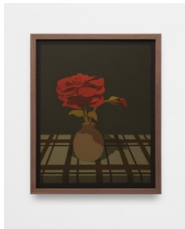

**Laeh Glenn**

*Wood Anemone*, 2023

Oil on canvas, wood frame

Framed: 21 1/8 x 17 1/4 in

53.7 x 43.8 cm

(LG-P23-16)

**Laeh Glenn**

*Rose*, 2023

Oil on canvas, wood frame

Framed: 21 1/8 x 17 1/4 in

53.7 x 43.8 cm

(LG-P23-07)

**Laeh Glenn**

*Orchid (Green)*, 2023

Oil on canvas, wood frame

Framed: 21 1/8 x 17 1/4 in