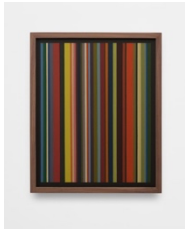

ALTMAN SIEGEL

1150 25TH ST. SAN FRANCISCO, CA 94107

tel: 415.576.9300 / fax: 415.373.4471

www.altmansiegel.com

Laeh Glenn

Stripes 1, 2023

Oil on canvas, wood frame

Framed: 21 1/8 x 17 1/4 in

53.7 x 43.8 cm

(LG-P23-12)