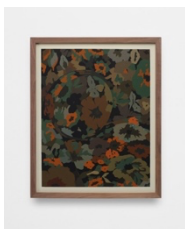

## Gallery 1

**Laeh Glenn**

*Figure (Eve)*, 2023

Oil on canvas, wood frame

Framed: 21 1/8 x 17 1/4 in

53.7 x 43.8 cm

(LG-P23-17)

**Laeh Glenn**

*Daisies*, 2023

Oil on canvas, wood frame

Framed: 21 1/8 x 17 1/4 in

53.7 x 43.8 cm

(LG-P23-15)

**Laeh Glenn**

*Couch*, 2023

Oil on canvas, wood frame

Framed: 21 1/8 x 17 1/4 in

53.7 x 43.8 cm

(LG-P23-09)

**Laeh Glenn**

*Gerbera (Orange)*, 2023

Oil on canvas, wood frame

Framed: 21 1/4 x 17 1/4 in

54 x 43.8 cm