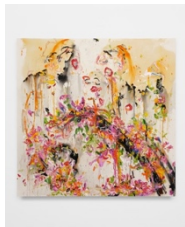

Hiba Kalache

No 'ne' should be taken for granted when the subject is looking at other people's pain, 2023

Ink, oil and oil bar on canvas

65 x 65 in

165.1 x 165.1 cm

(HK-P23-17)