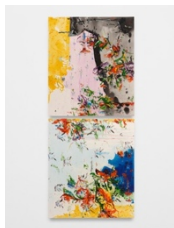

Hiba Kalache

Fictitious splits, 2023

Ink, oil and oil bar on canvas

Overall: 132 x 56 in

335.3 x 142.2 cm

65 x 56 in each

165.1 x 142.2 cm

(HK-P23-29)