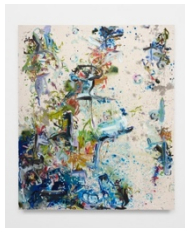

ALTMAN SIEGEL

1150 25TH ST. SAN FRANCISCO, CA 94107

tel: 415.576.9300 / fax: 415.373.4471

www.altmansiegel.com

Hiba Kalache

Ecology of violence I, 2023

Ink, oil and oil bar on canvas

86 x 65 in

218.4 x 165.1 cm

(HK-P23-25)