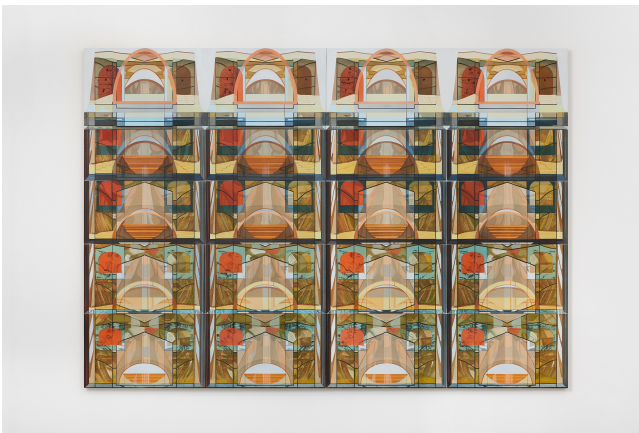

Michael Andrew Page | *CLAUSTRUM*
18 January - 17 February 2024
Project Native Informant, London

Installation views credit line:

Installation view: Michael Andrew Page, *CLAUSTRUM* at Project Native Informant, London
Courtesy of the artist and Project Native Informant, London

Michael Andrew
Bivvy 25, 2024
Oil on linen
86.5 x 54 x 3.5 cm (34 x 21 1/4 x 1 3/8 in)
Courtesy of the artist and Project Native Informant,
London

Michael Andrew
Bivvy 22, 2024
Oil on linen
150.5 x 98.5 x 3.5 cm (59 1/4 x 38 3/4 x 1 3/8 in)
Courtesy of the artist and Project Native Informant,
London

Michael Andrew Page
Bivvy 24, 2024
Oil on linen
86.5 x 54 x 3.5 cm (34 x 21 1/4 x 1 3/8 in)
Courtesy of the artist and Project Native Informant,
London

Michael Andrew Page
Bivvy 23, 2024
Oil on linen, diptych
Each: 150 x 107.5 x 3.5 cm (59 x 42 3/8 x 1 3/8 in)
Total: 300 x 215 x 3.5 cm (118 x 84 6/8 x 1 3/8 in)
Courtesy of the artist and Project Native Informant,
London