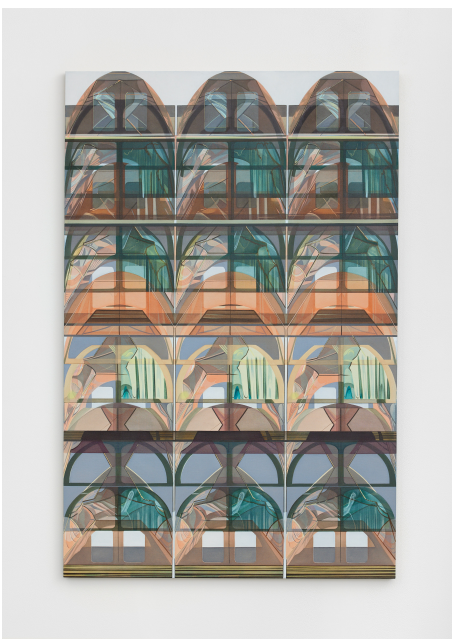

Michael Andrew Page | *CLAUSTRUM*
18 January - 17 February 2024
Project Native Informant, London

Installation views credit line:

Installation view: Michael Andrew Page, *CLAUSTRUM* at Project Native Informant, London
Courtesy of the artist and Project Native Informant, London

Michael Andrew
Bivvy 25, 2024
Oil on linen
86.5 x 54 x 3.5 cm (34 x 21 1/4 x 1 3/8 in)
Courtesy of the artist and Project Native Informant,
London

Michael Andrew
Bivvy 22, 2024
Oil on linen
150.5 x 98.5 x 3.5 cm (59 1/4 x 38 3/4 x 1 3/8 in)
Courtesy of the artist and Project Native Informant,
London

Michael Andrew Page
Bivvy 24, 2024
Oil on linen
86.5 x 54 x 3.5 cm (34 x 21 1/4 x 1 3/8 in)
Courtesy of the artist and Project Native Informant,
London

Michael Andrew Page
Bivvy 23, 2024
Oil on linen, diptych
Each: 150 x 107.5 x 3.5 cm (59 x 42 3/8 x 1 3/8 in)
Total: 300 x 215 x 3.5 cm (118 x 84 6/8 x 1 3/8 in)
Courtesy of the artist and Project Native Informant,
London