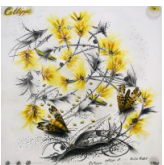

Hipkiss
Callippe Lost in Rubber Rabbit, 2023
Graphite, silver ink, metal leaf and colored pencil on Fabriano 4 paper.
25 x 25 cm | 9 3/4 x 9 3/4 in