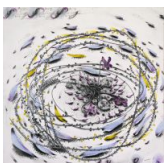

Hipkiss  
*Helianthus in Steppe*, 2023  
Graphite, silver ink, metal leaf and colored pencil on Fabriano 4 paper.  
60 x 100 cm | 23 1/2 x 39 1/4 in

Hipkiss  
*Clemátide y la Serpiente*, 2023  
Graphite, silver ink, metal leaf and colored pencil on Fabriano 4 paper.  
60 x 100 cm | 23 1/2 x 39 1/4 in

Hipkiss  
*Cossus and Dipsacus*, 2023  
Graphite, silver ink, metal leaf and colored pencil on Fabriano 4 paper.  
60 x 100 cm | 23 1/2 x 39 1/4 in

Hipkiss  
*Spinosa (she knows Sloe)*, 2023  
Graphite, silver ink, metal leaf and colored pencil on Fabriano 4 paper.  
60 x 100 cm | 23 1/2 x 39 1/4 in

Hipkiss  
*Myrmica and Arion*, 2023  
Graphite, silver ink, metal leaf and colored pencil on Fabriano 4 paper.  
60 x 100 cm | 23 1/2 x 39 1/4 in

Hipkiss  
*Emus of Hirta*, 2023  
Graphite, silver ink, metal leaf and colored pencil on Fabriano 4 paper.  
60 x 100 cm | 23 1/2 x 39 1/4 in

Hipkiss  
*Cuscuta y Lulu*, 2023  
Graphite, silver ink, metal leaf and colored pencil on Fabriano 4 paper.  
60 x 100 cm | 23 1/2 x 39 1/4 in

Hipkiss  
*La Violette des Violettes!*, 2023  
Graphite, silver ink, metal leaf and colored pencil on Fabriano 4 paper.  
25 x 25 cm | 9 3/4 x 9 3/4 in