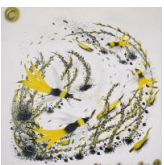

Hipkiss  
*Meadows in the American Meadow*, 2023  
Graphite, silver ink, metal leaf and colored pencil on Fabriano 4 paper.  
25 x 25 cm | 9 3/4 x 9 3/4 in

Hipkiss  
*Napaea, Queen of the Far North*, 2023  
Graphite, silver ink, metal leaf and colored pencil on Fabriano 4 paper.  
25 x 25 cm | 9 3/4 x 9 3/4 in

Hipkiss  
*Atlantis in Singer Tract*, 2023  
Graphite, silver ink, metal leaf and colored pencil on Fabriano 4 paper.  
25 x 25 cm | 9 3/4 x 9 3/4 in

Hipkiss  
*Castanea and Diana*, 2023  
Graphite, silver ink, metal leaf and colored pencil on Fabriano 4 paper.  
25 x 25 cm | 9 3/4 x 9 3/4 in