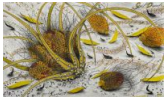

## HIPKISS HARVEST

Hipkiss  
*Atropos is in Love! With Solanum!*, 2023  
Graphite, silver ink, metal leaf and colored pencil on Fabriano 4 paper.  
60 x 100 cm | 23 1/2 x 39 1/4 in

Hipkiss  
*Soil Drench: Elaeis and Psyche*, 2023  
Graphite, silver ink, metal leaf and colored pencil on Fabriano 4 paper.  
60 x 100 cm | 23 1/2 x 39 1/4 in

Hipkiss  
*Helianthus in Steppe*, 2023  
Graphite, silver ink, metal leaf and colored pencil on Fabriano 4 paper.  
60 x 100 cm | 23 1/2 x 39 1/4 in

Hipkiss  
*Clemátide y la Serpiente*, 2023  
Graphite, silver ink, metal leaf and colored pencil on Fabriano 4 paper.  
60 x 100 cm | 23 1/2 x 39 1/4 in

Hipkiss  
*Cossus and Dipsacus*, 2023  
Graphite, silver ink, metal leaf and colored pencil on Fabriano 4 paper.  
60 x 100 cm | 23 1/2 x 39 1/4 in

Hipkiss  
*Spinosa (she knows Sloe)*, 2023  
Graphite, silver ink, metal leaf and colored pencil on Fabriano 4 paper.  
60 x 100 cm | 23 1/2 x 39 1/4 in