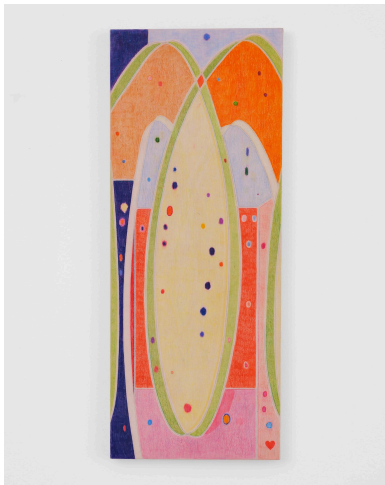

Marlon Kroll  
*Radio*, 2023  
Colored pencil and acrylic on muslin on wood, diptych  
16 x 20 inches / 40.64 x 50.8 cm

# Management

Marlon Kroll

*The pleasures, the person, the pasture, 2023*

Colored pencil and acrylic on muslin on wood, diptych

16 x 20 inches / 40.64 x 50.8 cm

Marlon Kroll

*Towards Eternity, 2023*

Colored pencil and acrylic on muslin on wood

8 x 20 inches / 20.32 x 50.8 cm

Marlon Kroll

*East, 2023*

Colored pencil and acrylic on muslin on wood, diptych

16 x 20 inches / 40.64 x 50.8 cm

# *Management*

Marlon Kroll  
*Antenna (2)*, 2023  
Colored pencil and acrylic on muslin on wood  
11 x 51 inches / 27.94 x 129.54 cm

Marlon Kroll  
*Antenna*, 2023  
Colored pencil and acrylic on muslin on wood  
11 x 51 inches / 27.94 x 129.54 cm