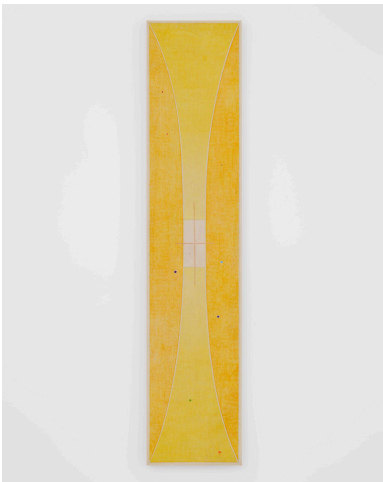

# *Management*

Marlon Kroll

*Lullaby*

01.10—02.11.24

Marlon Kroll

*Machine*, 2023

Plywood, manila paper, rabbit skin glue, pen, lights

Site-specific installation, dimensions variable

Marlon Kroll

*Lighthouse*, 2023

Colored pencil and acrylic on muslin on wood

11 x 51 inches / 27.94 x 129.54 cm

# Management

Marlon Kroll  
*Composition for two voices (1)*, 2023  
Hammerrail, organ pipe, egg, Vaseline, coins  
70.5 x 8.5 x 4 inches

Marlon Kroll  
*Body double*, 2023  
Colored pencil and acrylic on muslin on wood  
8 x 20 inches / 20.32 x 50.8 cm