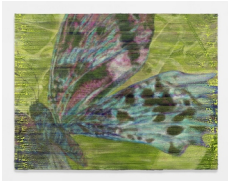

Wind, Water, Wood

Brett Ginsburg
Osculant, 2023
acrylic on canvas
132 x 172 x 2.5 cm
52 x 67 3/4 x 1 in
unique
(BG/M 23-06/U)

Courtesy the artist and Kraupa-Tuskany Zeidler, Berlin

Ph: Jason Mandella

Brett Ginsburg
Multiplier; Study from Dumas: The Human Tripod, no. 2, 2023
acrylic on canvas
202 x 182 x 2.5 cm
79 1/2 x 71 5/8 x 1 in
unique
(BG/M 23-03/U)

Courtesy the artist and Kraupa-Tuskany Zeidler, Berlin

Ph: Jason Mandella

Brett Ginsburg
Flash Point, 2023
cast polyurethane, steel, aluminium, PVC
14 x 14 x 10 cm
5 1/2 x 5 1/2 x 4 in
Edition of 1 plus 1 AP
(BG/S 23-02/U)

Courtesy the artist and Kraupa-Tuskany Zeidler, Berlin

Ph: Marjorie Brunet Plaza

Brett Ginsburg
Extracted from a Flow, 2023
acrylic on canvas
202 x 162 x 2.5 cm
79 1/2 x 63 3/4 x 1 in
unique
(BG/M 23-01/U)

Courtesy the artist and Kraupa-Tuskany Zeidler, Berlin

Ph: Jason Mandella

Brett Ginsburg
Multiplier; Study from Dumas: The Human Tripod, no. 3, 2023
acrylic on canvas
202 x 182 x 2.5 cm
79 1/2 x 71 5/8 x 1 in
unique
(BG/M 23-05/U)