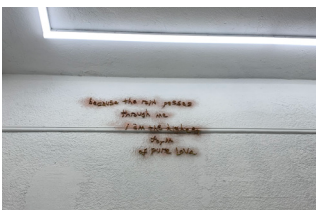

List of works

Front gallery

Lou Lou Sainsbury
brain says, 2024
Wax, spray paint
Dimensions variable

Lou Lou Sainsbury
Sunbeam Doll, 2024
Hand-dyed needle felted sheep's wool, tumeric, madder root, wooden marionette controller, sewing needle, embroidery thread, freshwater pearls, human hair, stone-ware glazed ceramic bones, peach pits, progesterone tablets, estradiol gel packet, dental model teeth, car auto part, dried dandelions
Dimensions variable

Lou Lou Sainsbury
For the ways things stretch around each other, 2024
Stoneware glazed ceramic, metallic silk organza, pillow
18 x 26 x 9 inches (47 x 66 x 23 cm)

Lou Lou Sainsbury
you touch me, 2024
Wax, spray paint
Dimensions variable