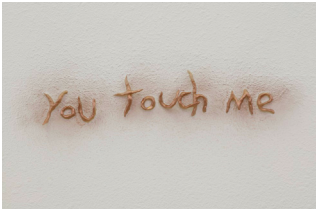

Lou Lou Sainsbury
you touch me, 2024
Wax, spray paint
Dimensions variable