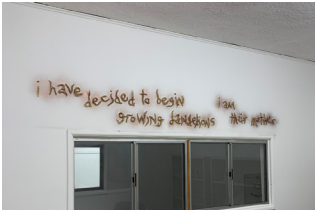

Library

Lou Lou Sainsbury
i have decided to begin growing dandelions, i am their mother, 2024
Wax, spray paint
Dimensions variable