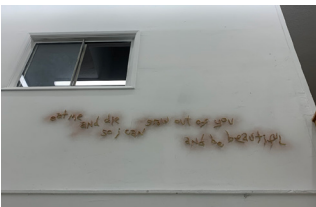

Sunlight, window, yellow photographic gels

Dimensions variable

Back gallery

Lou Lou Sainsbury

Car Seat, 2024

Car seat

8 1/2 x 20 1/4 x 51 1/4 inches (21.6 x 51.4 x 130.2 cm)

Lou Lou Sainsbury

This Cloud, 2023

Colouring pencil, paper, blusher makeup

10 1/4 x 13 3/4 in (26 x 35 cm)

Lou Lou Sainsbury

eat me and die so i can grow out of you and be beautiful, 2024

Wax, spray paint

Dimensions variable