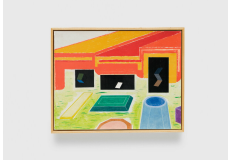

*W/WZaaJe*

Ed Wfa 4gdYae, ? SeSkS 5Z[TS, 3` ` S =771 BSg↑ WEZSi  
<` gSck # \$ - 8W djSck \$ &, 202&

Anna K.E.  
*an echoing corridors, 2023*  
Mixed media on canvas

16 1/2 × 21 1/2 inches (41.91 × 54.61 cm)  
17 3/4 × 22 3/4 inches (45.09 × 57.79 cm) (framed)

Pauline Shaw  
*Brittle Star, 2023*  
Hand felted wool, cotton scrim, metal rod and D-rings  
82 × 64 inches (208.28 × 162.56 cm)

Masaya Chiba  
*Painting and Vegetable #7 (Prophet), 2023*  
Oil on canvas, panel, vegetable, wood  
16 1/2 × 22 1/2 inches (41.91 × 57.15 cm)

Ernesto Burgos  
*Flèche, 2023*  
Fiberglass, resin, wood, cardboard, charcoal, oil paint  
58 × 46 × 7 inches (147.32 × 116.84 × 17.78 cm)

Anna K.E.  
*apoteosis, 2023*  
Mixed media on canvas  
7 7/8 × 5 7/8 inches (20.00 × 14.92 cm)  
9 1/8 × 7 1/2 inches (23.18 × 19.05 cm) (framed)

Ernesto Burgos  
*Blemish, 2023*  
Fiberglass, resin, wood, cardboard, charcoal, oil paint  
30 × 25 × 4 inches (76.20 × 63.50 × 10.16 cm)

Pauline Shaw  
*Passing Through, 2023*  
Hand felted wool and cotton scrim  
60 × 35 inches (152.40 × 88.90 cm)