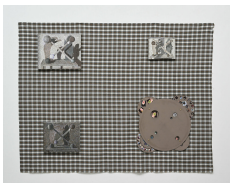

Masaya Chiba
Theater in The World of Plaid, 2023
Cloth, oil on canvas, paper, photograph, gouache
45 1/4 × 59 1/2 inches (114.94 × 151.13 cm)