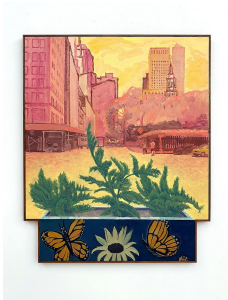

SITUATIONS

“Masamitsu Shigeta: Jewelry Box”

Masamitsu Shigeta

Masamitsu Shigeta
Looking Through a Tunnel, 2023
Oil on coffee bag with wood frame
12 x 10 3/4 inches

Masamitsu Shigeta
New York View From New Jersey, 2023
Oil on canvas with wood frame
36.5 x 28 inches

Masamitsu Shigeta
A Monochrome Midtown View, 2023
Oil on canvas panel with wood frame
37 1/2 x 30 1/4 inches

SITUATIONS

Masamitsu Shigeta
A Nest, 2023
Oil on canvas with wood frame
27 3/4 x 23 3/4 inches

Masamitsu Shigeta
Butterfly and Flower 2, 2023
Oil on canvas panel with wood frame
36 1/2 x 29 1/4 inches

Masamitsu Shigeta
Division Street, 2023
Oil on canvas panel with aluminum frame
13 x 10 inches approximately

Masamitsu Shigeta
A Park View in Dallas, 2023
Oil on wood panel with table top frame
22 x 17 3/4 inches

Masamitsu Shigeta
A Red House, 2023
Oil on canvas with wood frame
29 1/4 x 21 1/4 inches

SITUATIONS