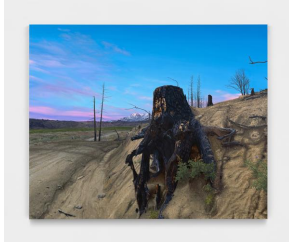

Oil on canvas

44"h x 54"w (112 x 137cm)

Shasta-Trinity National Forest 1

2023

Oil on canvas

44"h x 54"w (112 x 137cm)

Sierra National Forest 1

2023

Oil on canvas

44"h x 54"w (112 x 137cm)

Shasta-Trinity National Forest 2

2023

Oil on canvas

44"h x 54"w (112 x 137cm)

Sierra National Forest 2

2023

Oil on canvas

44"h x 54"w (112 x 137cm)

Charmlee Wilderness Park 2

2023

Oil on canvas

44"h x 54"w (112 x 137cm)

Sierra National Forest 3

2023

Oil on canvas

44"h x 54"w (112 x 137cm)