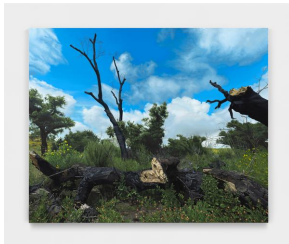

Oil on canvas

44"h x 54"w (112 x 137cm)

Shasta-Trinity National Forest 1

2023

Oil on canvas

44"h x 54"w (112 x 137cm)

Sierra National Forest 1

2023

Oil on canvas

44"h x 54"w (112 x 137cm)

Shasta-Trinity National Forest 2

2023

Oil on canvas

44"h x 54"w (112 x 137cm)

Sierra National Forest 2

2023

Oil on canvas

44"h x 54"w (112 x 137cm)

Charmlee Wilderness Park 2

2023

Oil on canvas

44"h x 54"w (112 x 137cm)

Sierra National Forest 3

2023