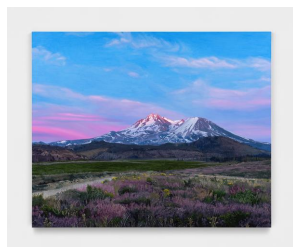

John Seal: Single Landscapes

5538 Santa Monica Blvd ▪ Jan 6 - Feb 24, 2024

Charmlee Wilderness Park 1

2023

Oil on canvas

44"h x 54"w (112 x 137cm)

Shasta-Trinity National Forest 3

2023

Oil on canvas

44"h x 54"w (112 x 137cm)

Shasta-Trinity National Forest 1

2023

Oil on canvas

44"h x 54"w (112 x 137cm)

Sierra National Forest 1

2023

Oil on canvas

44"h x 54"w (112 x 137cm)

Shasta-Trinity National Forest 2

2023

Oil on canvas

44"h x 54"w (112 x 137cm)

Sierra National Forest 2

2023

Oil on canvas

44"h x 54"w (112 x 137cm)