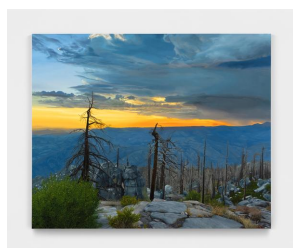

Oil on canvas

44"h x 54"w (112 x 137cm)

Shasta-Trinity National Forest 1

2023

Oil on canvas

44"h x 54"w (112 x 137cm)

Sierra National Forest 1

2023

Oil on canvas

44"h x 54"w (112 x 137cm)

Shasta-Trinity National Forest 2

2023

Oil on canvas

44"h x 54"w (112 x 137cm)

Sierra National Forest 2

2023

Oil on canvas

44"h x 54"w (112 x 137cm)