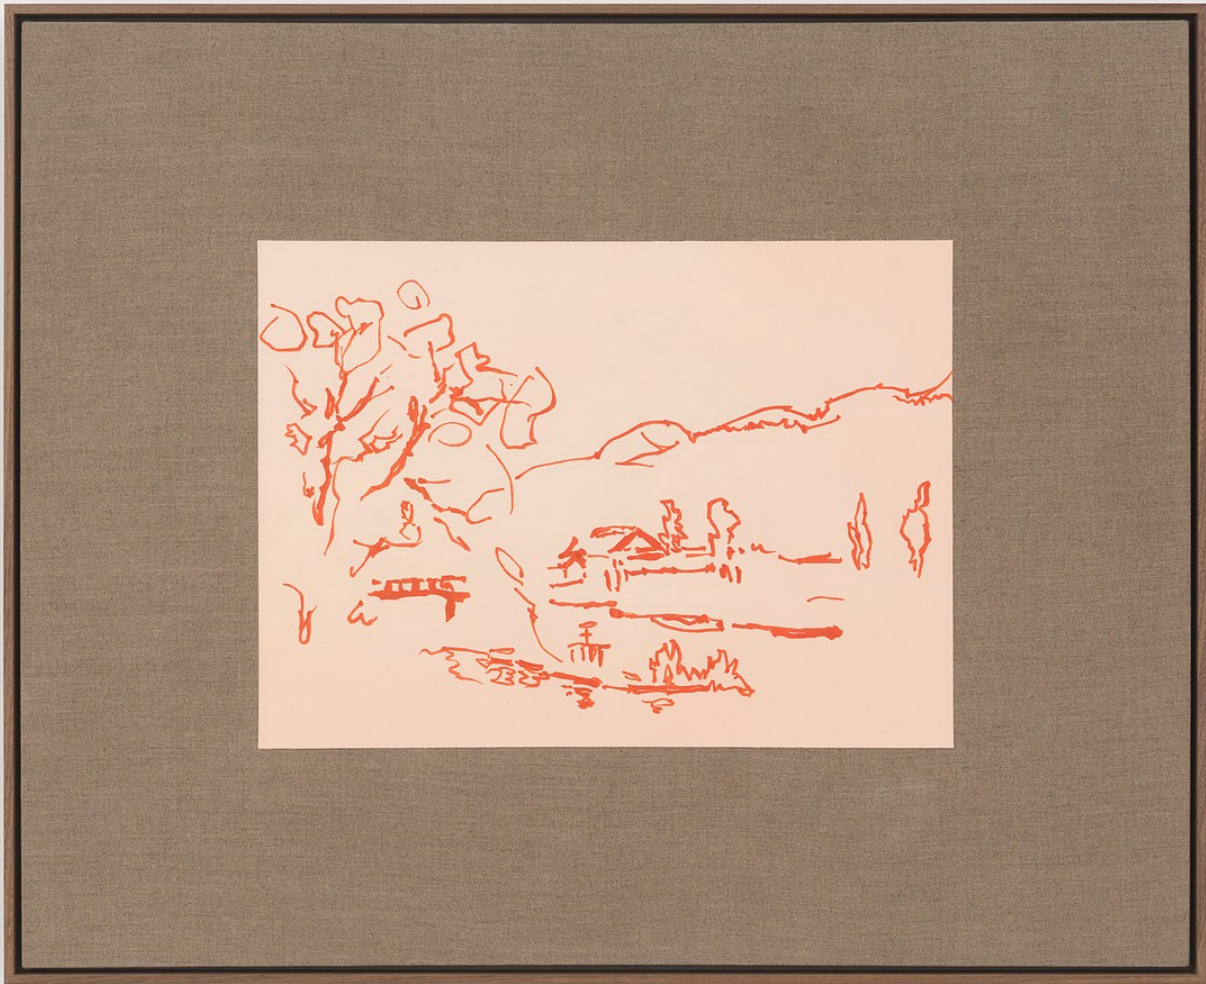

Mika Horibuchi

*A Bridge Crossing Tōjō River in Brush Pen, 2023*

Oil on linen with painted wood frame

26 x 32 in (66 x 81.3 cm)

Framed: 27 x 33 x 1 5/8 in (68.6 x 83.8 x 4.1 cm)

**56 HENRY**

**56 & 105 Henry Street  
New York, NY 10002**