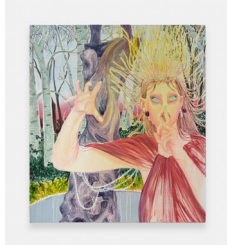

BERNHEIM

Ding Shilun, **MIRAGE**

Bernheim, London
February 7 - March 22, 2024

Ground floor

Room I

1
The Pearl Merchant, 2024
Oil on linen
70 x 50 cm
27 1/2 x 19 3/4 in
(SHILU00097)

2
Capture of The Twilight
2024
Oil on linen
90 x 80 cm
35 3/8 x 31 1/2 in
(SHILU00094)

3
The Intimate, 2024
Oil on linen
230 x 190 cm
90 1/2 x 74 3/4 in
(SHILU00087)

4
Falling Gold, 2024
Oil on linen
230 x 190 cm
90 1/2 x 74 3/4 in
(SHILU00085)

5
D104 (Arrival), 2024
Watercolor of paper
31 x 23 cm
12 1/4 x 9 in
(SHILU00100)

Room II

6
Midas touch, 2024
Oil on linen
50 x 40 cm
19 3/4 x 15 3/4 in
(SHILU00098)

7
Crescent Lake, 2024
Oil on linen
230 x 380 cm
90 1/2 x 149 5/8 in
(SHILU00090)

BERNHEIM

1 New Burlington St, W1S 2JF, London, United Kingdom
Rämistrasse 31, 8001 Zürich, Switzerland
www.bernheimgallery.com