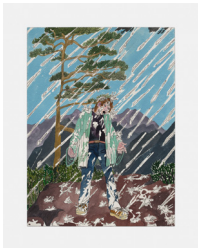

3
The Intimate, 2024
Oil on linen
230 x 190 cm
90 1/2 x 74 3/4 in
(SHILU00087)

4
Falling Gold, 2024
Oil on linen
230 x 190 cm
90 1/2 x 74 3/4 in
(SHILU00085)

5
D104 (Arrival), 2024
Watercolor of paper
31 x 23 cm
12 1/4 x 9 in
(SHILU00100)