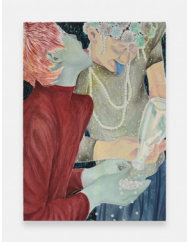

BERNHEIM

Ding Shilun, **MIRAGE**

Bernheim, London
February 7 - March 22, 2024

Ground floor

Room I

1
The Pearl Merchant, 2024
Oil on linen
70 x 50 cm
27 1/2 x 19 3/4 in
(SHILU00097)

2
Capture of The Twilight
2024
Oil on linen
90 x 80 cm
35 3/8 x 31 1/2 in
(SHILU00094)

3
The Intimate, 2024
Oil on linen
230 x 190 cm
90 1/2 x 74 3/4 in
(SHILU00087)

4
Falling Gold, 2024
Oil on linen
230 x 190 cm
90 1/2 x 74 3/4 in
(SHILU00085)

5
D104 (Arrival), 2024
Watercolor of paper
31 x 23 cm
12 1/4 x 9 in
(SHILU00100)