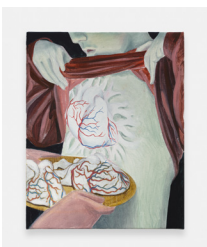

Room II

6
Midas touch, 2024
Oil on linen
50 x 40 cm
19 3/4 x 15 3/4 in
(SHILU00098)