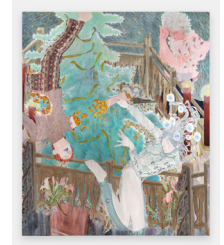

BERNHEIM

Ding Shilun, **MIRAGE**

Bernheim, London
February 7 - March 22, 2024

Ground floor

Room I

1
The Pearl Merchant, 2024
Oil on linen
70 x 50 cm
27 1/2 x 19 3/4 in
(SHILU00097)

2
Capture of The Twilight
2024
Oil on linen
90 x 80 cm
35 3/8 x 31 1/2 in
(SHILU00094)

3
The Intimate, 2024
Oil on linen
230 x 190 cm
90 1/2 x 74 3/4 in
(SHILU00087)

4
Falling Gold, 2024
Oil on linen
230 x 190 cm
90 1/2 x 74 3/4 in
(SHILU00085)

5
D104 (Arrival), 2024
Watercolor of paper
31 x 23 cm
12 1/4 x 9 in
(SHILU00100)