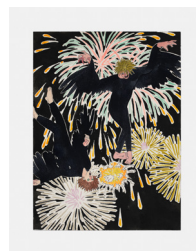

3
The Intimate, 2024
Oil on linen
230 x 190 cm
90 1/2 x 74 3/4 in
(SHILU00087)

4
Falling Gold, 2024
Oil on linen
230 x 190 cm
90 1/2 x 74 3/4 in
(SHILU00085)

5
D104 (Arrival), 2024
Watercolor of paper
31 x 23 cm
12 1/4 x 9 in
(SHILU00100)

Corridor

14
Oppressive Shade, 2024
Oil on linen
110 x 90 cm
43 1/4 x 35 3/8 in
(SHILU00095)

Right Room

15
Soft Blade, 2024
Oil on linen
190 x 170 cm
74 3/4 x 66 7/8 in
(SHILU00092)

16
Parade, 2024
Oil on linen
190 x 180 cm
74 3/4 x 70 7/8 in
(SHILU00091)