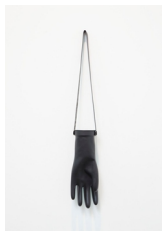

Adrián Balseca

Glove (from the series "The Skin of Labour"), 2016

butyl rubber

65 x 10 cm

25 5/8 x 4 in

Edition of 10 plus 2 artist's proofs (#9/10)

(MW.ABL.001)

Mendes
Wood
DM

25 Place des Vosges
75004 Paris France
+33 1 73 70 84 16
www.mendeswooddm.com
@mendeswooddm