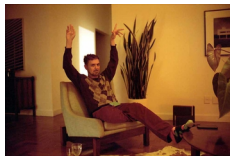

Mauro Restiffe

V aldirlei, 2021

c-print

36 x 54 cm

14 1/8 x 21 1/4 in

Edition of 3 plus 2 artist's proofs (#2/3)

(MW.MAR.033)