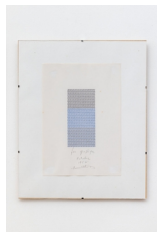

Mendes
Wood
DM

25 Place des Vosges
75004 Paris France
+33 1 73 70 84 16
www.mendeswooddm.com
@mendeswooddm