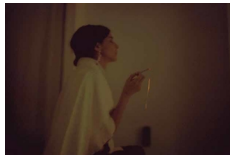

Mauro Restiffe
Brasa, 2019
c-print
24 x 36 cm
9 1/2 x 14 1/8 in
Edition of 3 plus 2 artist's proofs (#2/3)
(MW.MAR.014)