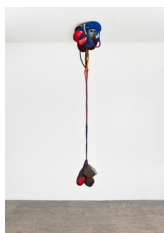

Mendes
Wood
DM

25 Place des Vosges
75004 Paris France
+33 1 73 70 84 16
www.mendeswooddm.com
@mendeswooddm