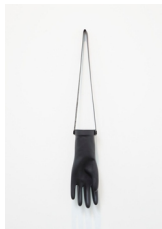

Adrián Balseca

Glove (from the series "The Skin of Labour"), 2016

butyl rubber

65 x 10 cm

25 5/8 x 4 in

Edition of 10 plus 2 artist's proofs (#8/10)

(MW.ABL.001)