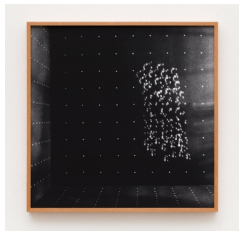

Nina Canell

Free-Space Path Loss, 2017
heat and finger prints on copper
116 x 84 x 2 cm
45 5/8 x 33 1/8 x 3/4 in
(MW.NCLS.012)

Leticia Ramos

Gráfico, 2017
silver print
54.5 x 54.5 cm
21 1/2 x 21 1/2 in
Edition of 3 plus 1 artist's proof (#2/3)
(MW.LTR.165)