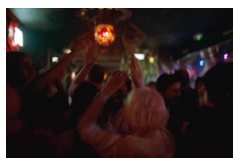

Mauro Restiffe
Balada, 2019
c-print
32 x 48 cm
12 5/8 x 18 7/8 in
Edition of 3 plus 2 artist's proofs (#1/3)
(MW.MAR.041)

Mendes
Wood
DM

25 Place des Vosges
75004 Paris France
+33 1 73 70 84 16
www.mendeswooddm.com
@mendeswooddm