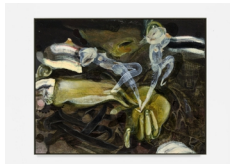

Guglielmo Castelli

Confusion Facts with Representation, 2023

oil on wood

20 x 25 cm

7 7/8 x 9 7/8 in

(MW.GCA.085)