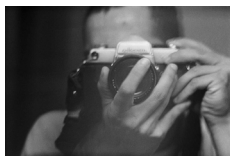

Mauro Restiffe
Autorretrato com dedo na lente, 1988
gelatin silver print
27 x 40.5 cm
10 5/8 x 16 in
Edition of 3 plus 2 artist's proofs (#3/3)
(MW.MAR.029)

Mendes
Wood
DM

25 Place des Vosges
75004 Paris France
+33 1 73 70 84 16
www.mendeswooddm.com
@mendeswooddm