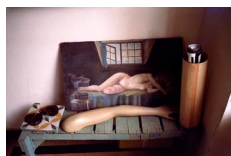

Mauro Restiffe
Rochelle, 2023
c-print
40 x 60 cm
15 3/4 x 23 5/8 in
Edition of 3 plus 2 artist's proofs (#2/3)
(MW.MAR.013)