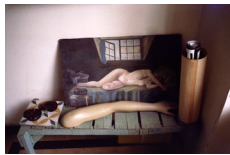

Mauro Restiffe
Rochelle, 2023
c-print
40 x 60 cm
15 3/4 x 23 5/8 in
Edition of 3 plus 2 artist's proofs (#1/3)
(MW.MAR.013)