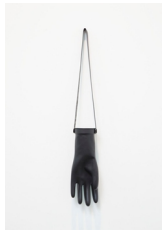

Glove (from the series "The Skin of Labour"), 2016

butyl rubber

65 x 10 cm

25 5/8 x 4 in

Edition of 10 plus 2 artist's proofs (#5/10)

(MW.ABL.001)

Adrián Balseca

Glove (from the series "The Skin of Labour"), 2016