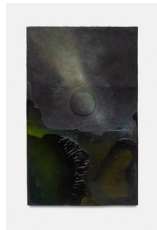

Mendes
Wood
DM

25 Place des Vosges
75004 Paris France
+33 1 73 70 84 16
www.mendeswooddm.com
@mendeswooddm

Marguerite Duras
Les Mains négatives, 1979
35mm celluloid film
14 minutes
(MW.MDU.001)

Matthew Lutz-Kinoy
Cave Simulation as luminescent event, 2023
acrylic on canvas
300 x 240 cm
118 1/8 x 94 1/2 in
(MW.MLK.274)