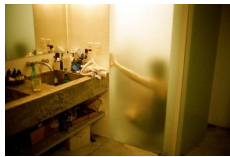

Mauro Restiffe
Silhueta, 2021
c-print
35 x 52.5 cm
13 3/4 x 20 5/8 in
Edition of 3 plus 2 artist's proofs (#2/3)
(MW.MAR.018)