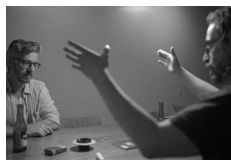

Mauro Restiffe
Luç, 2021
gelatin silver print
60 x 90 cm
23 5/8 x 35 3/8 in
Edition of 3 plus 2 artist's proofs (#2/3)
(MW.MAR.011)