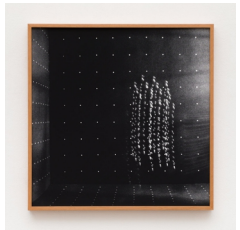

Leticia Ramos

Gráfico, 2017
silver print
54.5 x 54.5 cm
21 1/2 x 21 1/2 in
Edition of 3 plus 1 artist's proof (#2/3)
(MW.LTR.F.147)