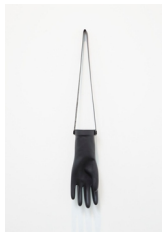

Adrián Balseca

Glove (from the series "The Skin of Labour"), 2016

butyl rubber

65 x 10 cm

25 5/8 x 4 in

Edition of 10 plus 2 artist's proofs (#5/10)

(MW.ABL.001)