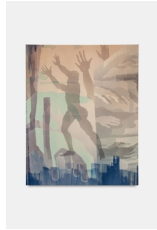

Matthew Lutz-Kinoy
Cave Simulation as luminescent event, 2023
acrylic on canvas
300 x 240 cm
118 1/8 x 94 1/2 in
(MW.MLK.274)