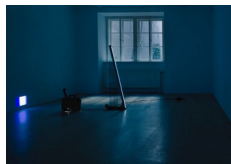

Philipp Fleischmann

Film sculpture (4), 2023
16mm film, color, no sound
aluminum, polyoxymethylene
154 x 20 x 150 cm
(MW.PHF.001)