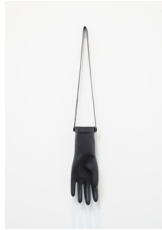

Adrián Balseca

Glove (from the series "The Skin of Labour"), 2016
butyl rubber
65 x 10 cm
25 5/8 x 4 in
Edition of 10 plus 2 artist's proofs (#10/10)
(MW.ABL.001)