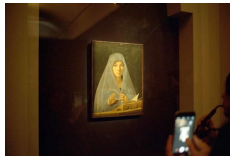

Mauro Restiffe

Antonello, 2019

c-print

50 x 75 cm

19 3/4 x 29 1/2 in

Edition of 3 plus 2 artist's proofs (#2/3)

(MW.MAR.042)