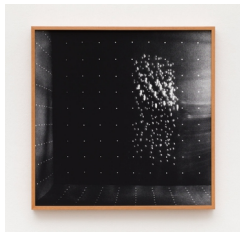

Nina Canell

Free-Space Path Loss, 2017
heat and finger prints on copper
116 x 84 x 2 cm
45 5/8 x 33 1/8 x 3/4 in
(MW.NCLS.012)

Leticia Ramos

Gráfico, 2017
silver print
54.5 x 54.5 cm
21 1/2 x 21 1/2 in
Edition of 3 plus 1 artist's proof (#2/3)
(MW.LTR.165)

Leticia Ramos

Gráfico, 2017
silver print
54.5 x 54.5 cm
21 1/2 x 21 1/2 in
Edition of 3 plus 1 artist's proof (#2/3)
(MW.LTR.166)

Leticia Ramos

Gráfico, 2017
silver print
54.5 x 54.5 cm
21 1/2 x 21 1/2 in
Edition of 3 plus 1 artist's proof (#2/3)
(MW.LTR.F.147)