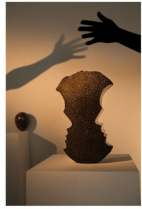

Toward and away like the hand, 2023

wax circle with black pigment and carved drawing

50 x 50 cm

19 3/4 x 19 3/4 in

(MW.MCD.083)

Mendes
Wood
DM

25 Place des Vosges
75004 Paris France
+33 1 73 70 84 16
www.mendeswooddm.com
@mendeswooddm