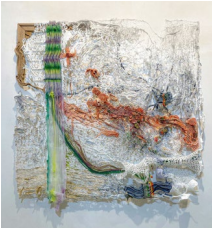

Fabian Marcaccio

Fluidic Control, 2023

silicone and oil on 3D printed polyurethane, metal wire reinforcements

137.2 x 142.2 x 20.3 cm

54 x 56 x 8 in

(FMAR/GTS 342)