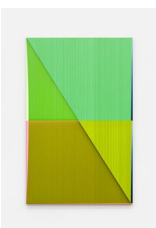

Jonas Weichsel

Tc Dia C II 2 Vert Fixe Clair, 2024

oil and acrylic on canvas

76 x 48 cm

29 7/8 x 18 7/8 in

(JNWE/GTS 158)