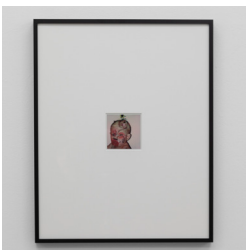

Will Benedict
Root
2023-2024
oil and acrylic on canvas
200 x 200 cm
15, 75 x 19,68 in
DEP-WB-0031

Will Benedict
Flowers
2024
polaroid, framed
41 x 51 x 3 cm (framed) / 8,1 x 7,9 cm (unframed)
16.14 x 20 x 1.18 in (framed) / 3,19 x 3,11 in (unframed)
DEP-WB-0038

Will Benedict
Phone Numbers
2024
oil and epoxy resin on canvas, organic mixed media backside,
ink and graphite on double sided artists frame
47,5 x 57,5 x 2,5 cm
187 x 226.4 x 1 in
DEP-WB-0035

Will Benedict
Baby
2024
polaroid, framed
41 x 51 x 3 cm (framed) / 8,1 x 7,9 cm (unframed)
16.14 x 20 x 1.18 in (framed) / 3,19 x 3,11 in (unframed)
DEP-WB-0039

Rob Kulisek
Untitled (taken at Will Benedict's musical Pandemonium)
2023
photo print on baryta, framed
90 x 80 cm (framed) / 26 x 32 cm (unframed)
35,43 x 31,50 in (framed) / 10,24 x 12,60 in (unframed)

polaroid, framed

41 x 51 x 3 cm (framed) / 8,1 x 7,9 cm (unframed)

16.14 x 20 x 1.18 in (framed) / 3,19 x 3,11 in (unframed)

DEP-WB-0040

Will Benedict

Dialogue of the Dogs V

2023

oil on canvas