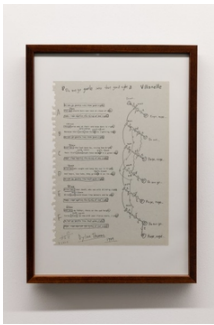

Clay, water, iron, dehydration, moisture, vinyl hose, poem by Dylan Thomas, wood, hemp string, and magnet

Dimensions variable (approx. H.180 x Φ 50cm)

(KO_002)

Kazuki Oishi | 大石 一貴

Drawing, 2024

Laser print, pencil on paper