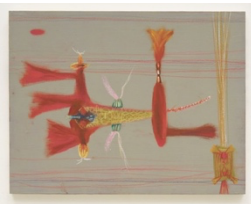

Ryu Takeda | 武田 龍

untitled, 2023

Signed & dated

Acrylic and oil pastel on panel

H32 x W41 x D1.5 cm

(RT_013)