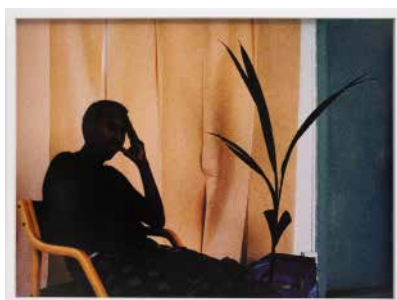

SALAD HILOWLE
Inte längre hemma, 2022
Inkjet print on cotton
paper
White box frame,
reflection-free glass
74×100 cm

Ed. 1 of 3 + 2AP