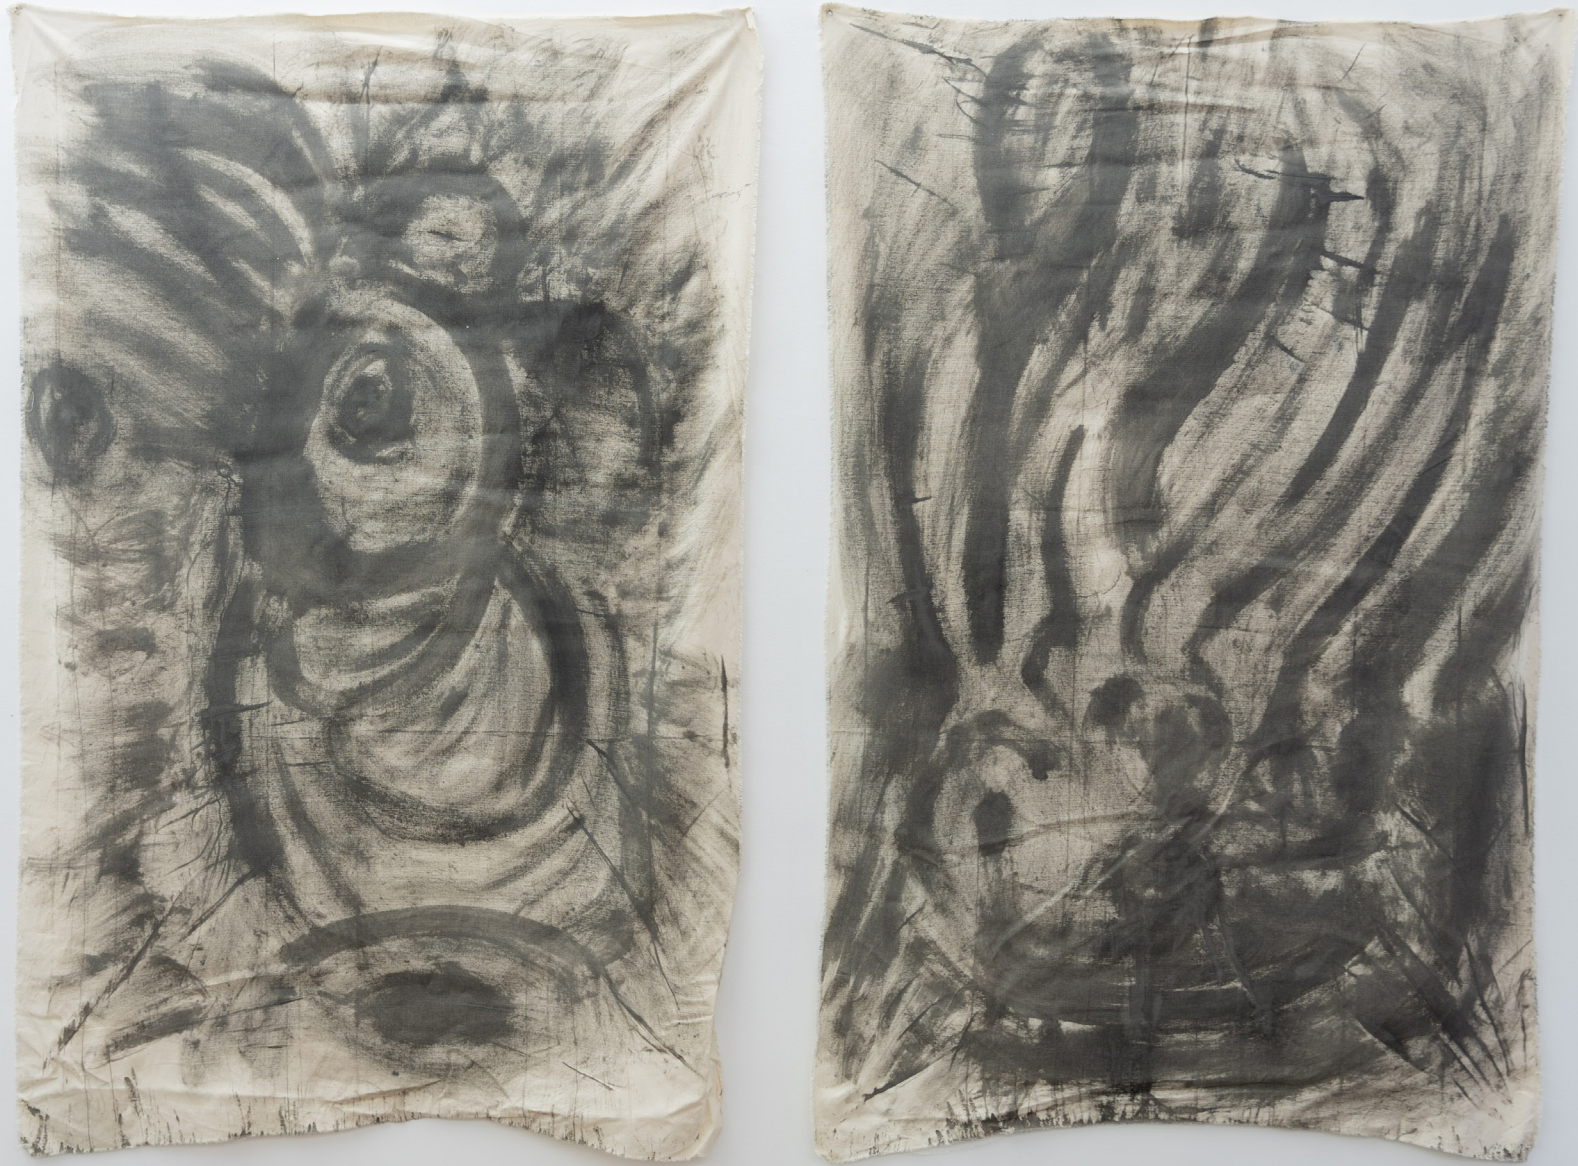

BRI WILLIAMS
Push (detail), 2021
resin, wax, railroad nail, anklet, brick
30.5 x 30.5 x 30.5 cm, unique

OSHAY GREEN
Passages, 2021
ink on canvas
205 x 130 cm, unique