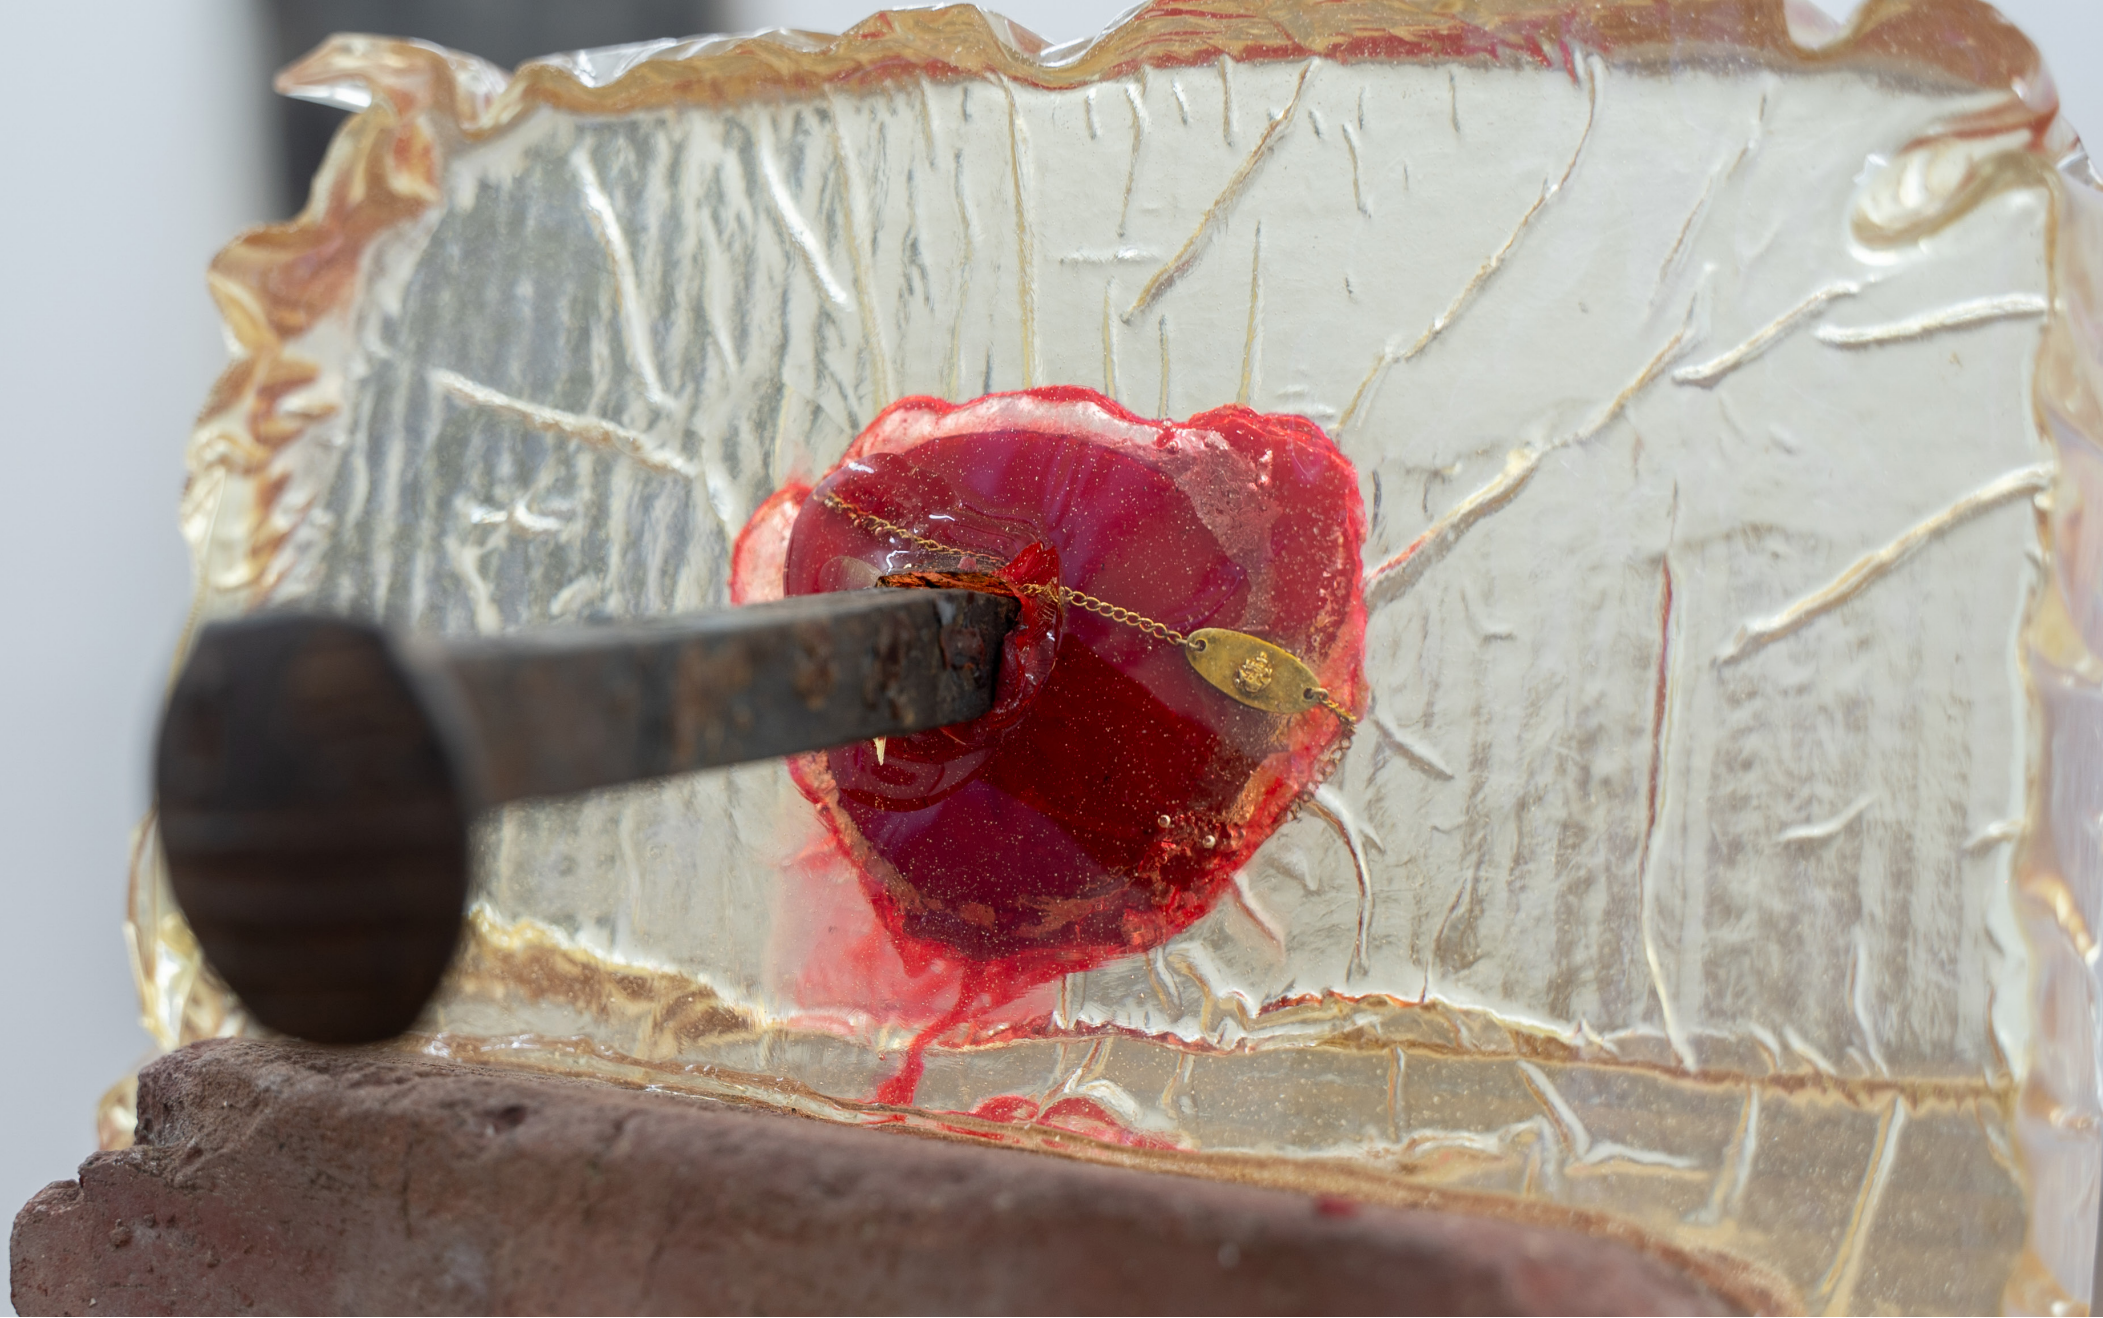

'In a Thin Voice', 2024
Exhibition View, Dvir Gallery Paris

BRI WILLIAMS

Push, 2021

resin, wax, railroad nail, anklet, brick

30.5 x 30.5 x 30.5 cm, unique

BRI WILLIAMS

Push (detail), 2021

resin, wax, railroad nail, anklet, brick