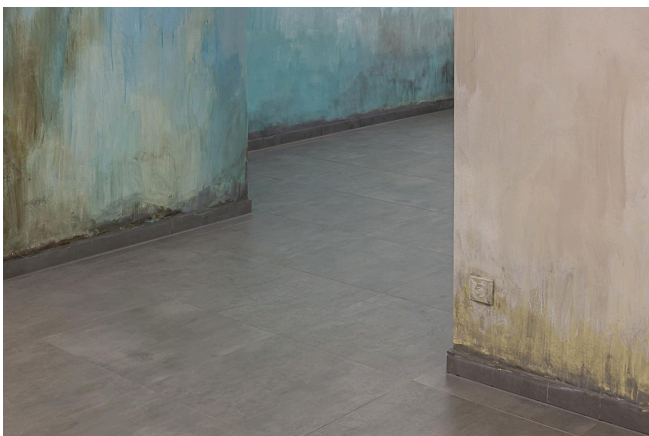

Bain-Marie, site-specific painting installation, acrylic, pigment/charcoal on wall, 2024

Photos: Flavio Palasciano

Courtesy the artist and VIN VIN Vienna/Naples

36.