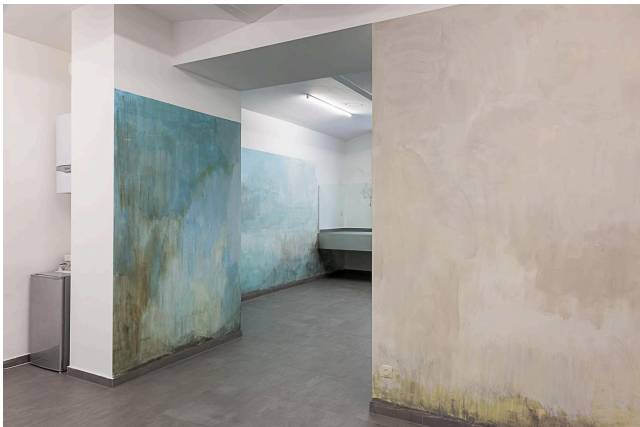

Photos: Flavio Palasciano

Courtesy the artist and VIN VIN Vienna/Naples

33.

**Bain-Marie**, site-specific painting installation, acrylic, pigment/charcoal on wall, 2024

Photos: Flavio Palasciano

Courtesy the artist and VIN VIN Vienna/Naples

# VIN VIN

34.

**Bain-Marie**, site-specific painting installation, acrylic, pigment/charcoal on wall, 2024

Photos: Flavio Palasciano

Courtesy the artist and VIN VIN Vienna/Naples

35.

**Bain-Marie**, site-specific painting installation, acrylic, pigment/charcoal on wall, 2024

Photos: Flavio Palasciano

Courtesy the artist and VIN VIN Vienna/Naples

36.

**Bain-Marie**, site-specific painting installation, acrylic, pigment/charcoal on wall, 2024

Photos: Flavio Palasciano

Courtesy the artist and VIN VIN Vienna/Naples