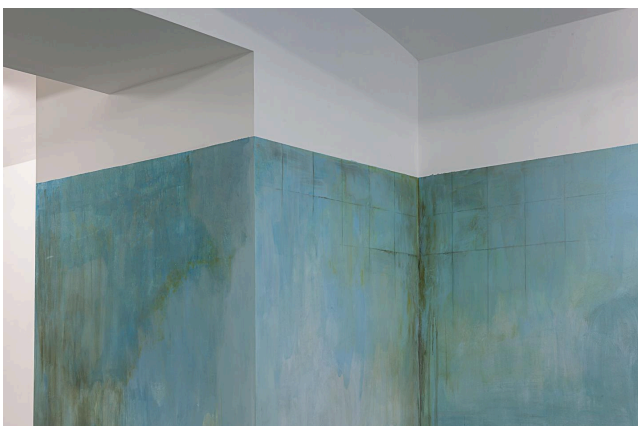

Bain-Marie, site-specific painting installation, acrylic, pigment/charcoal on wall, 2024

Photos: Flavio Palasciano

Courtesy the artist and VIN VIN Vienna/Naples

21.