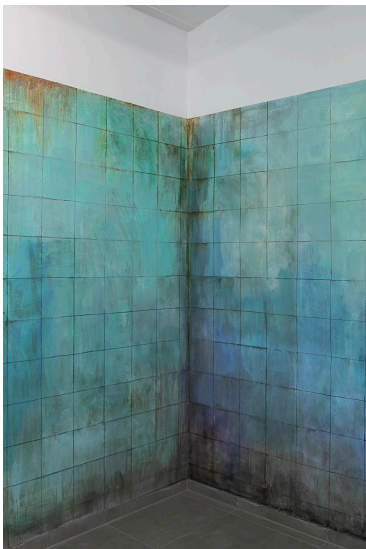

# VIN VIN

4.

**Bain-Marie**, site-specific painting installation, acrylic, pigment/charcoal on wall, 2024

Photos: Flavio Palasciano

Courtesy the artist and VIN VIN Vienna/Naples

5.

**Bain-Marie**, site-specific painting installation, acrylic, pigment/charcoal on wall, 2024

Photos: Flavio Palasciano

Courtesy the artist and VIN VIN Vienna/Naples

6.

**Bain-Marie**, site-specific painting installation, acrylic, pigment/charcoal on wall, 2024

Photos: Flavio Palasciano

Courtesy the artist and VIN VIN Vienna/Naples

# VIN VIN

7.

**Bain-Marie**, site-specific painting installation, acrylic, pigment/charcoal on wall, 2024

Photos: Flavio Palasciano

Courtesy the artist and VIN VIN Vienna/Naples

8.

**Bain-Marie**, site-specific painting installation, acrylic, pigment/charcoal on wall, 2024

Photos: Flavio Palasciano

Courtesy the artist and VIN VIN Vienna/Naples

9.

**Bain-Marie**, site-specific painting installation, acrylic, pigment/charcoal on wall, 2024

Photos: Flavio Palasciano

Courtesy the artist and VIN VIN Vienna/Naples