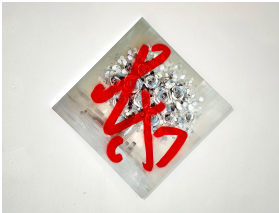

东 [East], Zhang Feng,
2022/2023