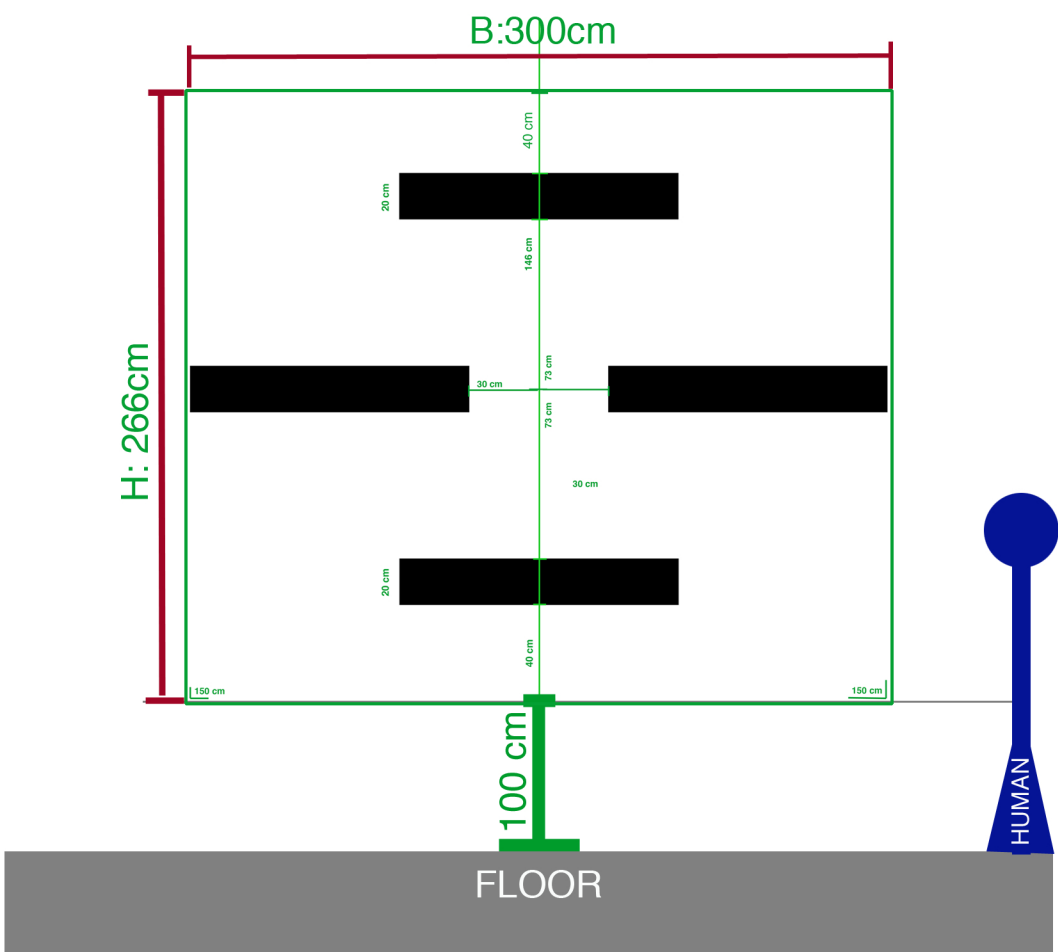

Suse Weber
2014

scene 1

H: 266 cm

B: 300 cm

SARAHS Furniture
january 2014

substructure layout

scene 2

KEY