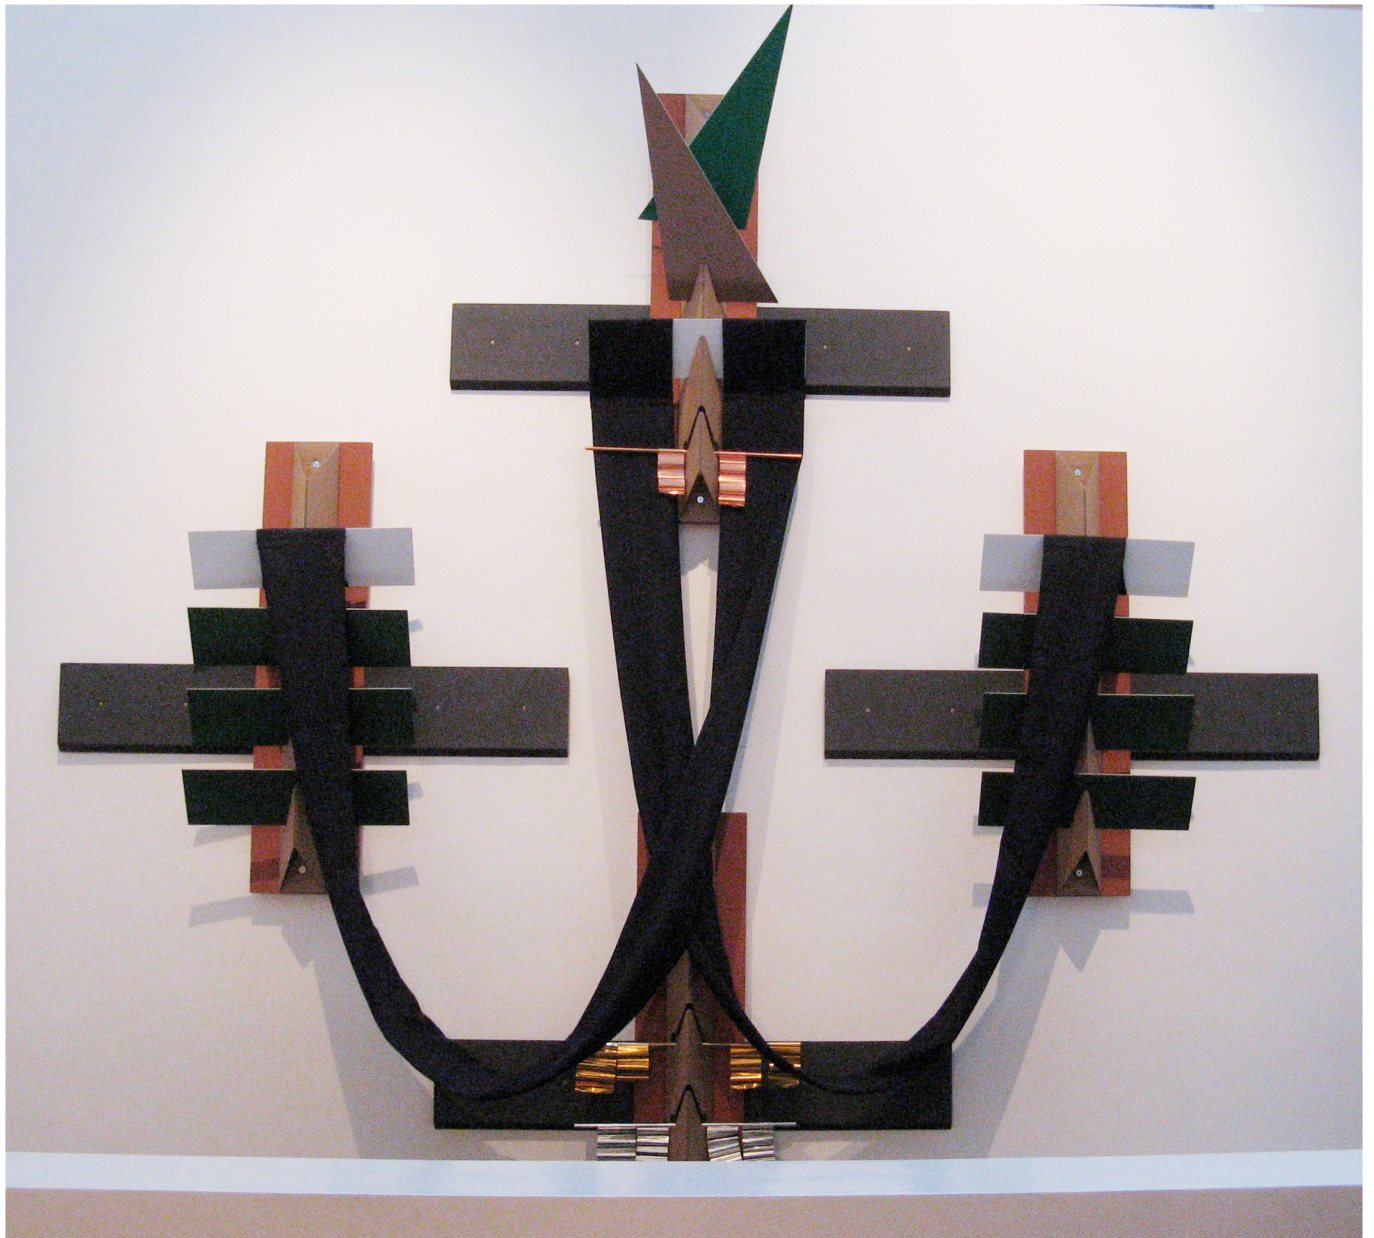

38,5 x 13 cm

to be worn during the installation by the activator

Day 2

TUESDAY, 21.01.2014

Formula:Marionette TARGET/CLOCK

page1/2

Formula: Marionette TARGET/CLOCK

Picturevocabulary