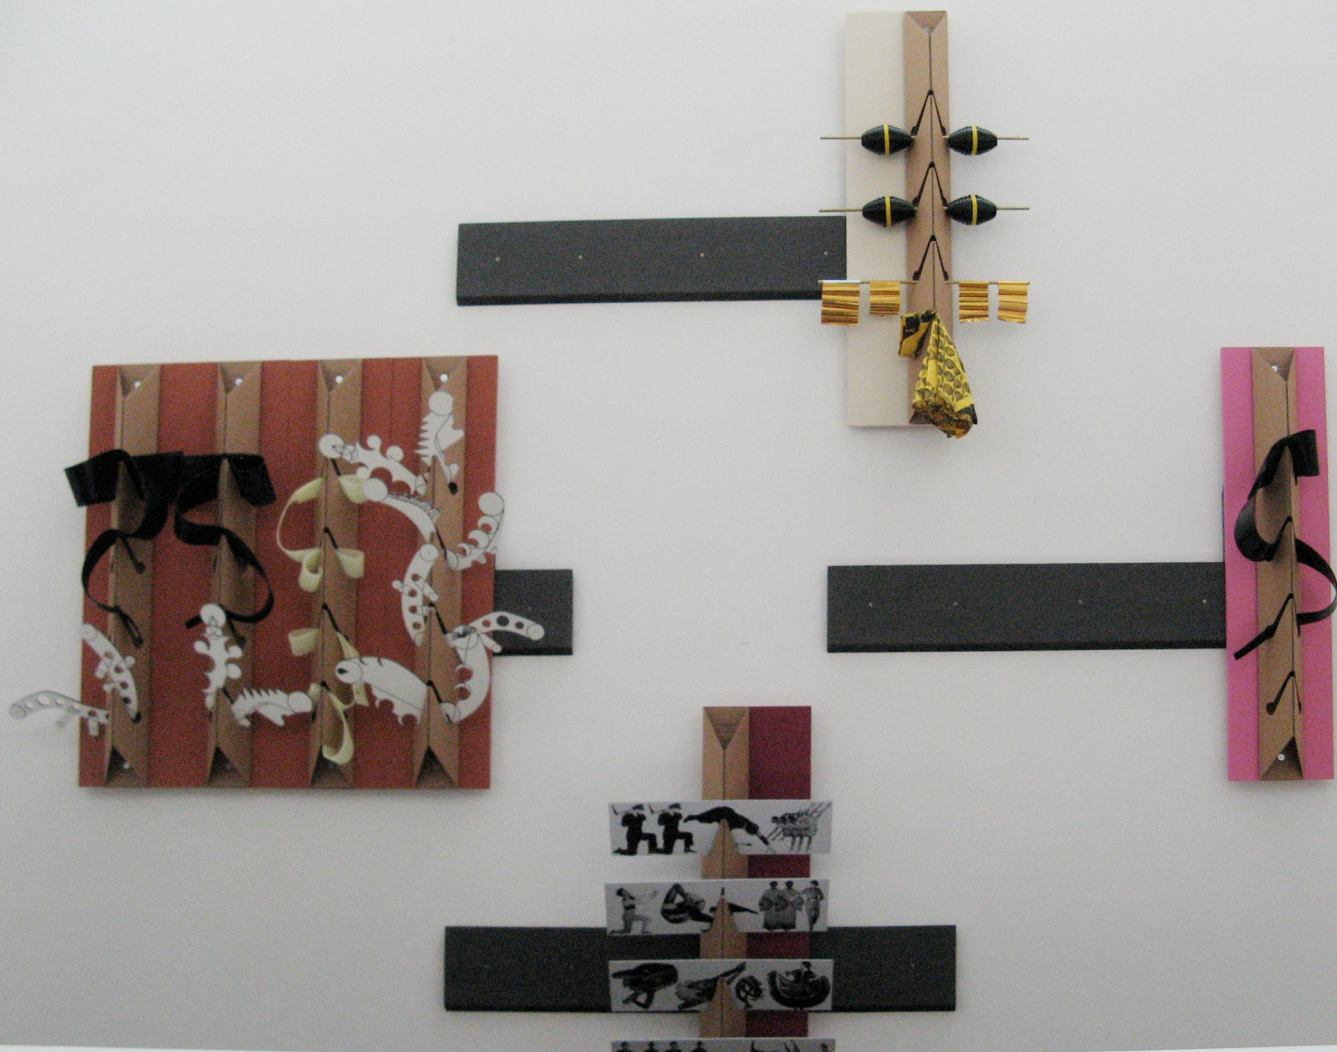

Formula:Marionette TARGET/CLOCK

Picturevocabulary

	panel	painted wooden panel color: Kupferbraun RAL 8004 Hellelfenbein RAL 1015 Erikaviolett RAL 4003 Bordeauxviolett RAL 4004	25 x 100 cm	
	armband	cotton/velcro to be worn during the installation by the activator	38,5 x 13 cm	
	1	baroque template	lacquered MDF	50 x 15 cm
	1	baroque template	lacquered MDF	50 x 23 cm
	1	photo collage Dance Archive Leipzig 2009	digital photo on plastic	50 x 15 cm
	1	brass tube	brass	d:0,7 cm, L:51 cm
	1	aluminium tube	aluminium	d:0,7 cm, L:51 cm
	4	folded gold	metal	7 x 10 cm
	4	folded silver	metal	7 x 10 cm
	2	triangle	screenprint on PPT twin-wall sheet green / bronze	26 x 57 cm
	1	rubber bead unfurled	rubber	12 x 7 cm

Day 4

THURSDAY, 23.01.2014

Formula:Marionette TARGET/CLOCK

page1/3