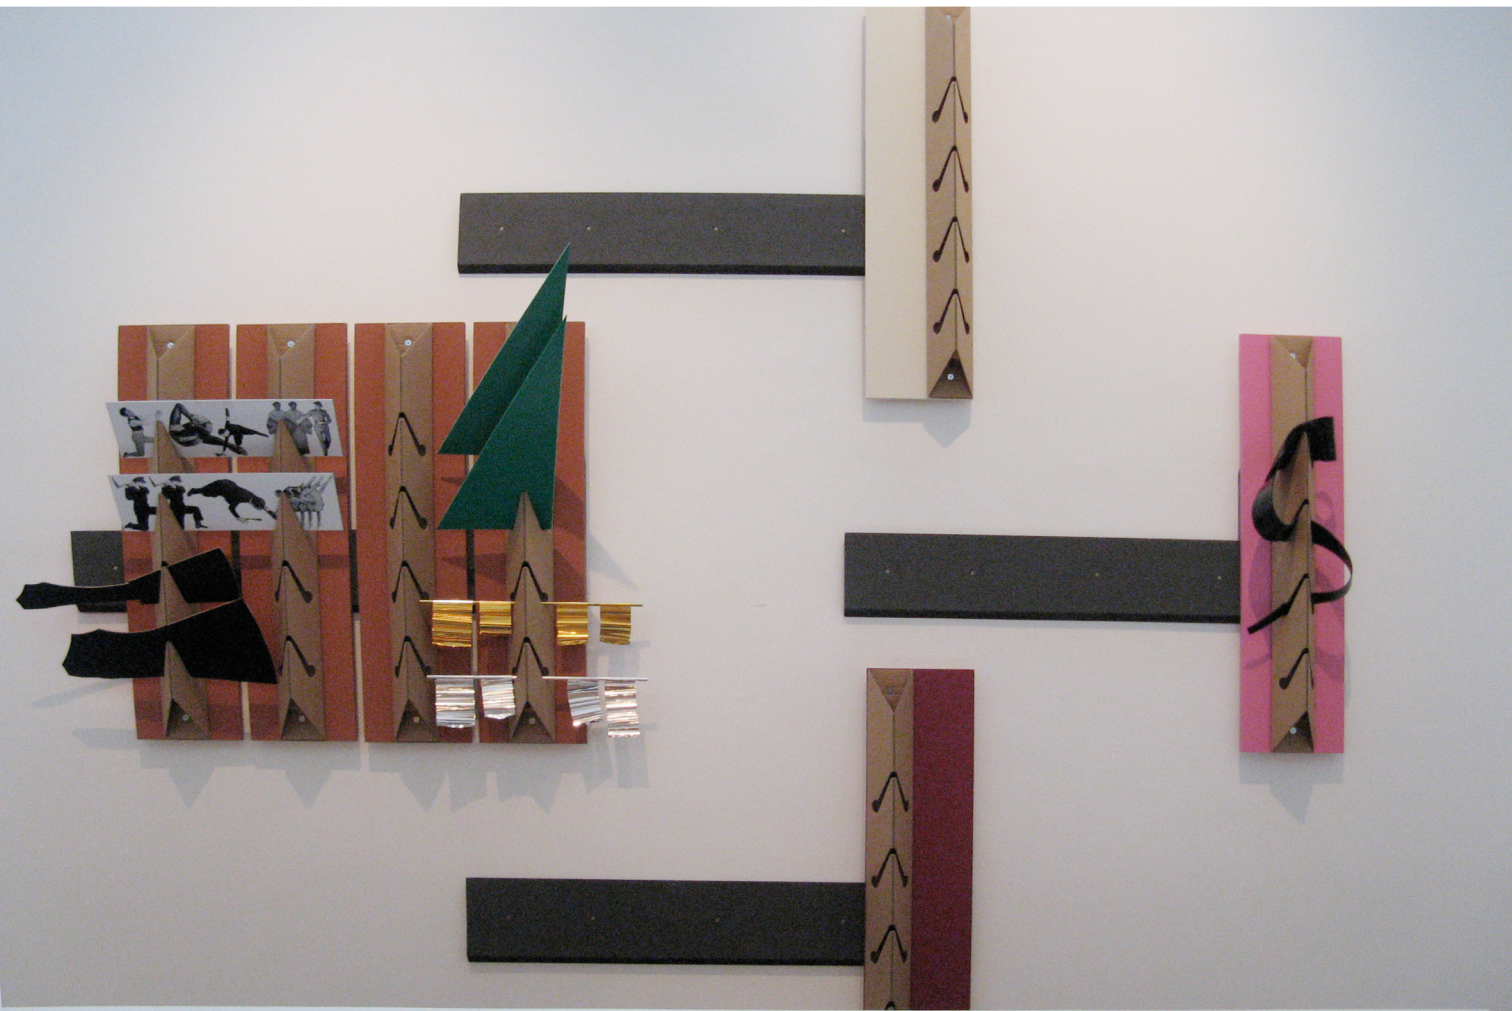

page1/2

Formula:Marionette TARGET/CLOCK

Picturevocabulary

	panel	painted wooden panel color: Kupferbraun RAL 8004 Hellelfenbein RAL 1015 Erikaviolett RAL 4003 Bordeauxviolett RAL 4004	25 x 100 cm	
	armband	cotton/velcro to be worn during the installation by the activator	38,5 x 13 cm	
	1	baroque template	lacquered MDF	50 x 15 cm
	1	baroque template	lacquered MDF	50 x 23 cm
	1	photo collage Dance Archive Leipzig 2009	digital photo on plastic	50 x 15 cm
	1	brass tube	brass	d:0,7 cm, L:51 cm
	1	aluminium tube	aluminium	d:0,7 cm, L:51 cm
	4	folded gold	metal	7 x 10 cm
	4	folded silver	metal	7 x 10 cm
	2	triangle	screenprint on PPT twin-wall sheet green / bronze	26 x 57 cm
	1	rubber bead unfurled	rubber	12 x 7 cm