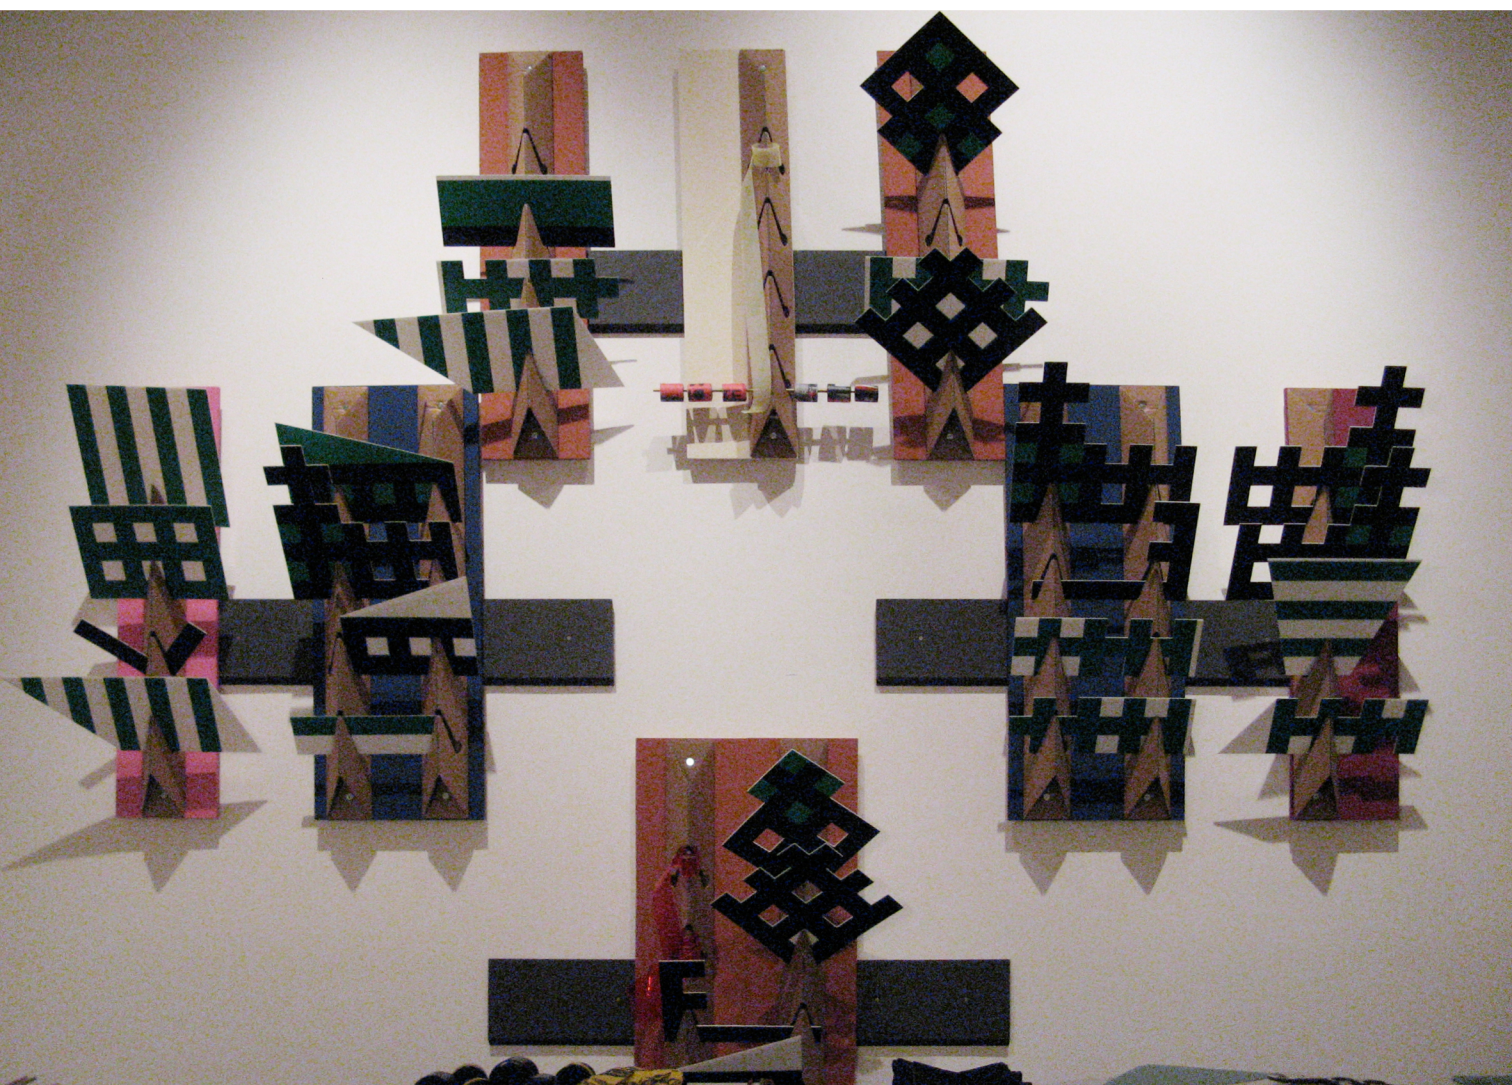

Day 6

SATURDAY, 25.01.2014

Formula: Marionette TARGET/CLOCK

page4/4

Picturevocabulary

	3	brass tube	brass	d:0,7 cm, L:51 cm
	1	copper tube	copper	d:0,7cm, L:51cm
	4	folded gold	metal	7 x 12 cm
	2	felt/german phrase	stitched felt	28 x 8 cm
	2	felt/german phrase	stitched felt	37 x 12 cm

Day 7

SUNDAY, 26.01.2014

Formula:Marionette TARGET/CLOCK

page1/4