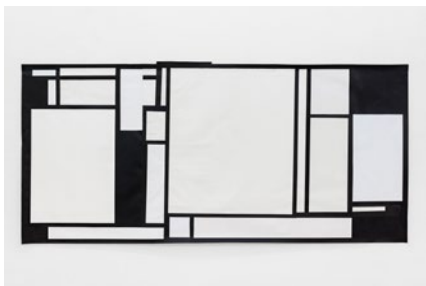

Patty Martori  
*Love House*, 1991  
Color xerox  
27 × 41.5 cm (10 5/8 × 16 3/8 in)

Patty Martori  
*Love House*, 1991  
Color xerox  
27 × 41.5 cm (10 5/8 × 16 3/8 in)

Patty Martori  
*Love House*, 1991  
Color xerox  
27 × 41.5 cm (10 5/8 × 16 3/8 in)

0 FELIX GAUDLITZ

Patty Martori  
*Love House*, 1991  
Color xerox  
27 × 41.5 cm (10 5/8 × 16 3/8 in)

Patty Martori  
*Love House*, 1991  
Color xerox  
27 × 41.5 cm (10 5/8 × 16 3/8 in)

Patty Martori  
*Love House*, 1991  
Color xerox  
27 × 41.5 cm (10 5/8 × 16 3/8 in)