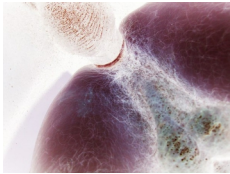

GALERIE PEPE

Works available by Gary Indiana  
5 February 2024

**Gary Indiana**  
*Untitled*, 1991  
Giclée print  
31.4 x 47 cm  
12 1/4 x 18 1/2 in  
Edition of 1 plus 1 AP  
(GI-005)

**Gary Indiana**  
*Untitled*, 2002  
Giclée print  
31.4 x 41.5 cm  
12 1/4 x 16 1/4 in  
Edition of 1 plus 1 AP  
(GI-033)