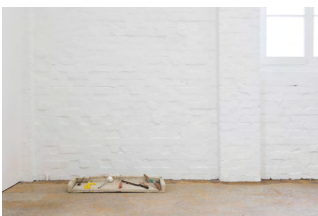

Installation detail
Hany Armanious
'Want'
2023
Pigmented polyurethane resin, gouache
11 x 99.5 x 45.4cm
Unique

Courtesy of the artist and Fine Arts, Sydney