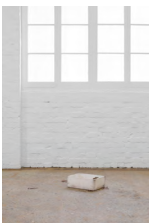

Courtesy of the artist and Fine Arts, Sydney

Installation detail
Hany Armanious
'Image'
2023
Pigmented polyurethane resin, gouache
13.5 x 80 x 60cm
Unique

Courtesy of the artist and Fine Arts, Sydney

Installation detail
Hany Armanious
'Want'
2023
Pigmented polyurethane resin, gouache
11 x 99.5 x 45.4cm
Unique