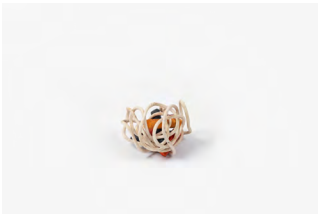

Hany Armanious
'Mumble'
2023
Pigmented polyurethane resin, gouache
6 x 8 x 7.7cm
Unique
Alternate view

Courtesy of the artist and Fine Arts, Sydney