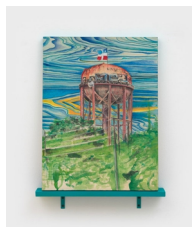

rachel uffner

Christopher Paz-Rivera

Tio Wicho y el pana, Oso Blanco, 2023

colored pencil on wood panel on artist made shelf

panel: 18 x 24 in (45.7 x 61 cm)

shelf: 3 1/2 x 30 x 3 1/4 in (8.9 x 76.2 x 8.3 cm)

Christopher Paz-Rivera

Oasis, 2023

colored pencil on wood panel

panel: 24 x 18 in (61 x 45.7 cm)

shelf: 3 1/2 x 20 x 3 1/4 in (8.9 x 50.8 x 8.3 cm)

Christopher Paz-Rivera

Voy Subiendo (thank you Pietri), 2024