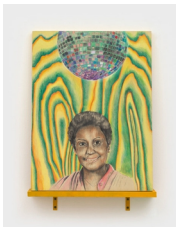

shelf: 3 1/2 x 24 x 3 1/4 in (8.9 x 61 x 8.3 cm)

Christopher Paz-Rivera

Untitled (Esperanza means Hope), 2023

colored pencil on wood panel

panel: 18 x 24 in (45.7 x 61 cm)

shelf: 3 1/2 x 24 1/2 x 3 1/4 in (8.9 x 62.2 x 8.3 cm)

Christopher Paz-Rivera

De Aibonito y Juncos a la catorce y Octava, 2023

colored pencil on wood panel

panel: 16 x 16 in (40.6 x 40.6 cm); shelf: 17 x 3 1/2 x 1/4 in (43 x 9 x 2 cm)

Christopher Paz-Rivera

Lupe y el Diablo, 2023

colored pencil on wood panel on artist made shelf

panel: 24 x 18 in (61 x 45.7 cm)

shelf: 3 1/2 x 20 x 3 1/4 in (8.9 x 50.8 x 8.3 cm)

Christopher Paz-Rivera

Crucita, Naguabo-Bronx, 2023

colored pencil on wood panel