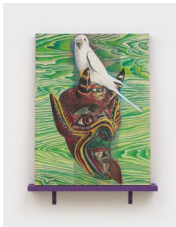

panel: 20 x 16 in (50.8 x 40.6 cm)

shelf: 3 1/2 x 19 1/4 x 3 1/4 in (8.9 x 48.9 x 8.3 cm)

Christopher Paz-Rivera

José, Mayagüez- Brooklyn, 2023

colored pencil on wood panel on artist made shelf

panel: 36 x 24 in (91.4 x 61 cm)

shelf: 3 1/2 x 24 x 3 1/4 in (8.9 x 61 x 8.3 cm)

Christopher Paz-Rivera

Untitled (Esperanza means Hope), 2023

colored pencil on wood panel

panel: 18 x 24 in (45.7 x 61 cm)

shelf: 3 1/2 x 24 1/2 x 3 1/4 in (8.9 x 62.2 x 8.3 cm)

Christopher Paz-Rivera

De Aibonito y Juncos a la catorce y Octava, 2023

colored pencil on wood panel

panel: 16 x 16 in (40.6 x 40.6 cm); shelf: 17 x 3 1/2 x 1/4 in (43 x 9 x 2 cm)

Christopher Paz-Rivera

Lupe y el Diablo, 2023

colored pencil on wood panel on artist made shelf

panel: 24 x 18 in (61 x 45.7 cm)

shelf: 3 1/2 x 20 x 3 1/4 in (8.9 x 50.8 x 8.3 cm)

Christopher Paz-Rivera

Crucita, Naguabo-Bronx, 2023

colored pencil on wood panel