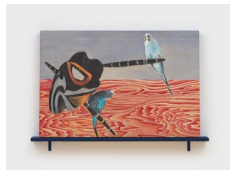

rachel uffner

Upstairs Gallery

Christopher Paz-Rivera: *Due Time*

January 14 – March 2, 2024

Christopher Paz-Rivera

human, 2012
wood panel
12 x 24 x 2 in
(30.5 x 61 x 5.1 cm)

Christopher Paz-Rivera

Leonor, 2024
pencil acrylic on wood panel
panel: 16 x 16 in (40.6 x 40.6 cm)
shelf: 16 x 3 1/2 x 5/8 in (41.5 x 9 x 2.5 cm)

Christopher Paz-Rivera

Vejigante, Josefina y Valentino, 2023
colored pencil on wood panel on artist made shelf
panel: 24 x 36 x 1 1/2 in (61 x 91.4 x 3.8 cm)
shelf: 3 1/2 x 39 1/2 x 3 1/4 in (8.9 x 100.3 x 8.3 cm)

Christopher Paz-Rivera

Curva de San Lorenzo, 2023
colored pencil on wood panel on artist made shelf
panel: 20 x 16 x 3/4 in (50.8 x 40.6 x 1.9 cm)
shelf: 3 1/2 x 18 x 3 1/4 in (8.9 x 45.7 x 8.3 cm)

Christopher Paz-Rivera