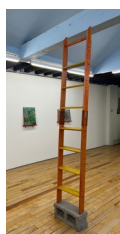

Christopher Paz-Rivera

Oasis, 2023

colored pencil on wood panel

panel: 24 x 18 in (61 x 45.7 cm)

shelf: 3 1/2 x 20 x 3 1/4 in (8.9 x 50.8 x 8.3 cm)

Christopher Paz-Rivera

Voy Subiendo (thank you Pietri), 2024