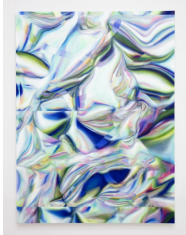

HALSEY MCKAY GALLERY

Metallurgy curated by Rebecca Poarch, 2024

Anne Vieux
~flow, 2024
Acrylic and ink on canvas
36 x 48 inches (91.4 x 121.9 cm)
001

Larissa Lockshin
Untitled (Midnight Getaway), 2023
Oil and soft pastel on dyed satin with carved wood frame
24.5 x 30.5 inches (62.2 x 77.5 cm)
001

Larissa Lockshin
Untitled (For The Thrill), 2023
Oil and soft pastel on satin with carved wood frame
30.5 x 24.5 inches (77.5 x 62.2 cm)
002

Salomé Lopes
Sideros, 2022
Wood, drawn stainless steel, glass bottles, flower petals, berries, water, wine, candle
Dimensions variable
001