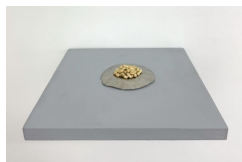

HALSEY MCKAY GALLERY

Salomé Lopes
Untitled, 2022
Wood, drawn stainless steel, pine nuts
Dimensions variable
007