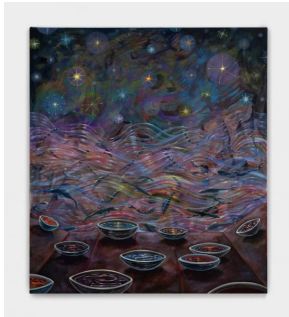

Oil on canvas

31½" h x 25½" w (80 x 65cm)

Solved Maze

2024

Oil on canvas

19¾" h x 13¾" w (50 x 35cm)

Captured Daze

2024

Oil on canvas

17³/₄"h x 15³/₄"w (45 x 40cm)

Nightly Ritual

2024

Oil on canvas

51¹/₄"h x 45¹/₄"w (130 x 115cm)

Balance Chamber

2024