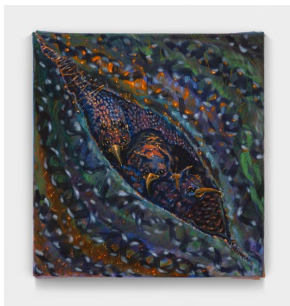

Oil on canvas

31½" h x 25½" w (80 x 65cm)

Solved Maze

2024

Oil on canvas

19¾" h x 13¾" w (50 x 35cm)

Captured Daze

2024

Oil on canvas

17³/₄"h x 15³/₄"w (45 x 40cm)

Nightly Ritual

2024

Oil on canvas

51¹/₄"h x 45¹/₄"w (130 x 115cm)

Balance Chamber

2024

Oil on canvas

43¹/₂"h x 49¹/₄"w (110 x 125cm)

Trickster's Pantry

2024

Oil on canvas

47¹/₄"h x 35¹/₂"w (120 x 90cm)

The Beginning

2024

Oil on canvas

13"h x 12¼"w (33 x 31cm)

Possessed Possession

2024

Oil on canvas

49¼"h x 53¼"w (125 x 135cm)

Slumber Party

2024