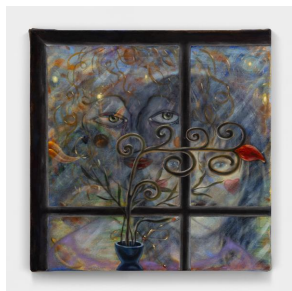

Oil on canvas

31½" h x 25½" w (80 x 65cm)

Solved Maze

2024

Oil on canvas

19¾" h x 13¾" w (50 x 35cm)

Captured Daze

2024

Oil on canvas

17³/₄"h x 15³/₄"w (45 x 40cm)

Nightly Ritual

2024

Oil on canvas

51¹/₄"h x 45¹/₄"w (130 x 115cm)

Balance Chamber

2024

Oil on canvas

13"h x 12¼"w (33 x 31cm)

Possessed Possession

2024

Oil on canvas

49¼"h x 53¼"w (125 x 135cm)

Slumber Party

2024

Oil on canvas

35½"h x 43½"w (90 x 110cm)

Dusty Lesser Purple Emperor

2023

Oil on canvas

23¾"h x 21¾"w (60 x 55cm)

The Overlap

2024