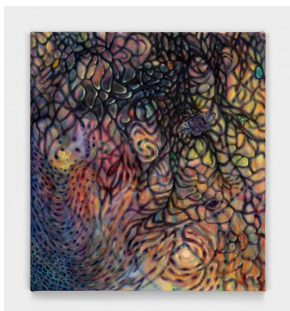

Oil on canvas

31½" h x 25½" w (80 x 65cm)

Solved Maze

2024

Oil on canvas

19¾" h x 13¾" w (50 x 35cm)

Captured Daze

2024

Oil on canvas

17³/₄"h x 15³/₄"w (45 x 40cm)

Nightly Ritual

2024

Oil on canvas

51¹/₄"h x 45¹/₄"w (130 x 115cm)

Balance Chamber

2024

Oil on canvas

13"h x 12¼"w (33 x 31cm)

Possessed Possession

2024

Oil on canvas

49¼"h x 53¼"w (125 x 135cm)

Slumber Party

2024

Oil on canvas

35½"h x 43½"w (90 x 110cm)

Dusty Lesser Purple Emperor

2023

Oil on canvas

23¾"h x 21¾"w (60 x 55cm)

The Overlap

2024