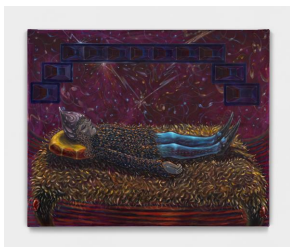

Oil on canvas

31½" h x 25½" w (80 x 65cm)

Solved Maze

2024

Oil on canvas

19¾" h x 13¾" w (50 x 35cm)

Captured Daze

2024

Oil on canvas

17³/₄"h x 15³/₄"w (45 x 40cm)

Nightly Ritual

2024

Oil on canvas

51¹/₄"h x 45¹/₄"w (130 x 115cm)

Balance Chamber

2024

Oil on canvas

13"h x 12¼"w (33 x 31cm)

Possessed Possession

2024

Oil on canvas

49¼"h x 53¼"w (125 x 135cm)

Slumber Party

2024

Oil on canvas

35½"h x 43½"w (90 x 110cm)

Dusty Lesser Purple Emperor

2023

Oil on canvas

23¾"h x 21¾"w (60 x 55cm)

The Overlap

2024