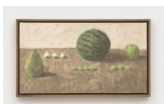

Silas Borsos
Green Orchestra, 2024
Oil on linen
11h x 20w in
Framed: 12 1/4h x 21 1/4w in
sborsos047