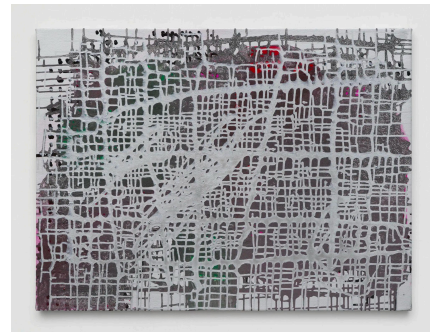

EVERYBODY

Servane Mary

Cristal Medium Green

West Gallery

1. *Moon Walk*, 2023
Acrylic on canvas
36 x 48 inches (91.4 x 121.9 cm)

2. *The Incandescent Filament*, 2023
Acrylic on canvas
36 x 48 inches (91.4 x 121.9 cm)

3. *Surface-level myths*, 2023
Acrylic on canvas
36 x 48 inches (91.4 x 121.9 cm)

East Gallery

4. *Untitled*, 2023
Acrylic on canvas
16 x 20 inches (40.64 x 50.8 cm)

5. *Field*, 2023
Acrylic on canvas
30 x 40 inches (76.2 x 101.6 cm)

6. *Untitled*, 2023
Acrylic on canvas
30 x 40 inches (76.2 x 101.6 cm)

7. *Optical Recording*, 2024
Acrylic on canvas
36 x 48 inches (91.4 x 121.9 cm)