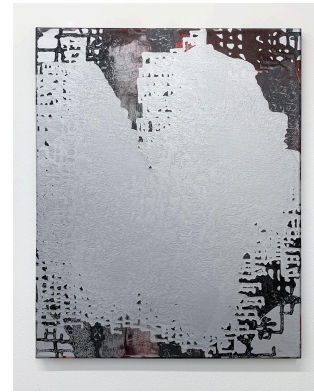

EVERYBODY

Servane Mary

Cristal Medium Green

West Gallery

1. *Moon Walk*, 2023
Acrylic on canvas
36 x 48 inches (91.4 x 121.9 cm)

2. *The Incandescent Filament*, 2023
Acrylic on canvas
36 x 48 inches (91.4 x 121.9 cm)

3. *Surface-level myths*, 2023
Acrylic on canvas
36 x 48 inches (91.4 x 121.9 cm)

East Gallery

4. *Untitled*, 2023
Acrylic on canvas
16 x 20 inches (40.64 x 50.8 cm)

5. *Field*, 2023
Acrylic on canvas
30 x 40 inches (76.2 x 101.6 cm)