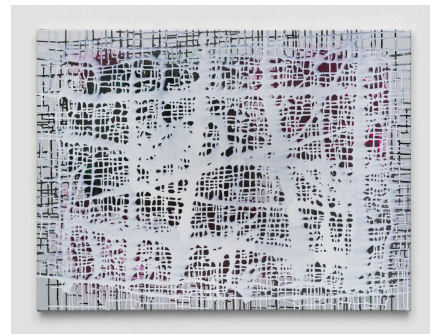

EVERYBODY

Servane Mary

Cristal Medium Green

West Gallery

1. *Moon Walk*, 2023
Acrylic on canvas
36 x 48 inches (91.4 x 121.9 cm)

2. *The Incandescent Filament*, 2023
Acrylic on canvas
36 x 48 inches (91.4 x 121.9 cm)

3. *Surface-level myths*, 2023
Acrylic on canvas
36 x 48 inches (91.4 x 121.9 cm)

East Gallery

4. *Untitled*, 2023
Acrylic on canvas
16 x 20 inches (40.64 x 50.8 cm)

5. *Field*, 2023
Acrylic on canvas
30 x 40 inches (76.2 x 101.6 cm)

6. *Untitled*, 2023
Acrylic on canvas
30 x 40 inches (76.2 x 101.6 cm)

7. *Optical Recording*, 2024
Acrylic on canvas
36 x 48 inches (91.4 x 121.9 cm)