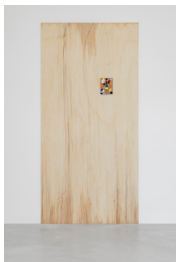

VEDA

THE MUDDY CHOIR, EMILY JONES – CHECKLIST

Emily Jones

Yearling(s)

2024

wood, woodwool, welsh wool, live-trap bird traps, polyurethane, volcanic rock beads, glass beads, LEGO weapons, nails, string, wooden spheres

215 x 105 x 470 cm

Emily Jones

by their fruits ye shall know them

2024

plywood board, clip frame

250 x 122 x 4 cm

Emily Jones

choose your fighter

2024

display case with black velvet globe pin cushion

40 x 16 x 16 cm