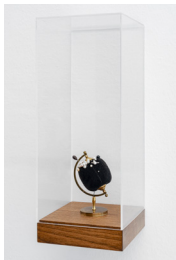

VEDA

THE MUDDY CHOIR, EMILY JONES – CHECKLIST

Emily Jones

Yearling(s)

2024

wood, woodwool, welsh wool, live-trap bird traps, polyurethane, volcanic rock beads, glass beads, LEGO weapons, nails, string, wooden spheres

215 x 105 x 470 cm

Emily Jones

by their fruits ye shall know them

2024

plywood board, clip frame

250 x 122 x 4 cm

Emily Jones

choose your fighter

2024

display case with black velvet globe pin cushion

40 x 16 x 16 cm