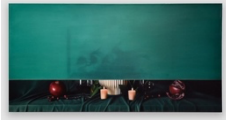

## Caption Sheet

**Danielle Fretwell**  
*Midnight Offerings, 2024*  
Oil on canvas  
24 x 48 in  
61 x 121.9 cm

**Danielle Fretwell**  
*Resurgence, 2024*  
Oil on canvas  
60 x 48 in  
152.4 x 121.9 cm

**Danielle Fretwell**  
*Collation, 2024*  
Oil on canvas  
64 x 44 in  
162.6 x 111.8 cm

**Danielle Fretwell**  
*Occlusion, 2024*  
Oil on canvas  
60 x 60 in  
152.4 x 152.4 cm

**Danielle Fretwell**  
*Dessert Wine, 2023*  
Oil on canvas  
20 x 16 in  
50.8 x 40.6 cm