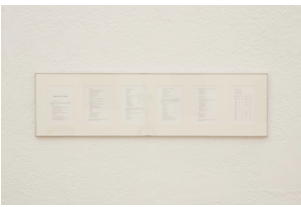

Coleman Collins
Untitled (Minor concatenation), 2024
Engineered wood, UV print on Dibond
30 x 23 in. (76.2 x 58.4 cm)

Coleman Collins
Untitled (A recessed wall), 2024
Engineered wood, UV print on Dibond
30 x 23 in. (76.2 x 58.4 cm)

Coleman Collins
Untitled (Arcade), 2024
Engineered wood, UV print on Dibond
30 x 23 in. (76.2 x 58.4 cm)

Coleman Collins
Untitled (Elmina stairs), 2024
Engineered wood, UV print on Dibond
30 x 23 in. (76.2 x 58.4 cm)

Coleman Collins
Untitled (A view of the courtyard), 2024
Engineered wood, UV print on Dibond
30 x 23 in. (76.2 x 58.4 cm)

Coleman Collins
Untitled (Partial wall), 2024
Engineered wood, UV print on Dibond
30 x 23 in. (76.2 x 58.4 cm)