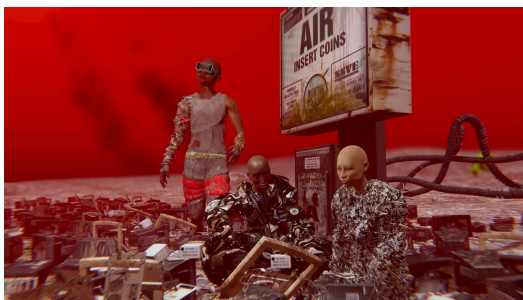

Shu Lea Cheang
UKI, 2023
Single-channel HD video
1 hour, 20 mins

Courtesy of the artist and Project Native Informant,
London