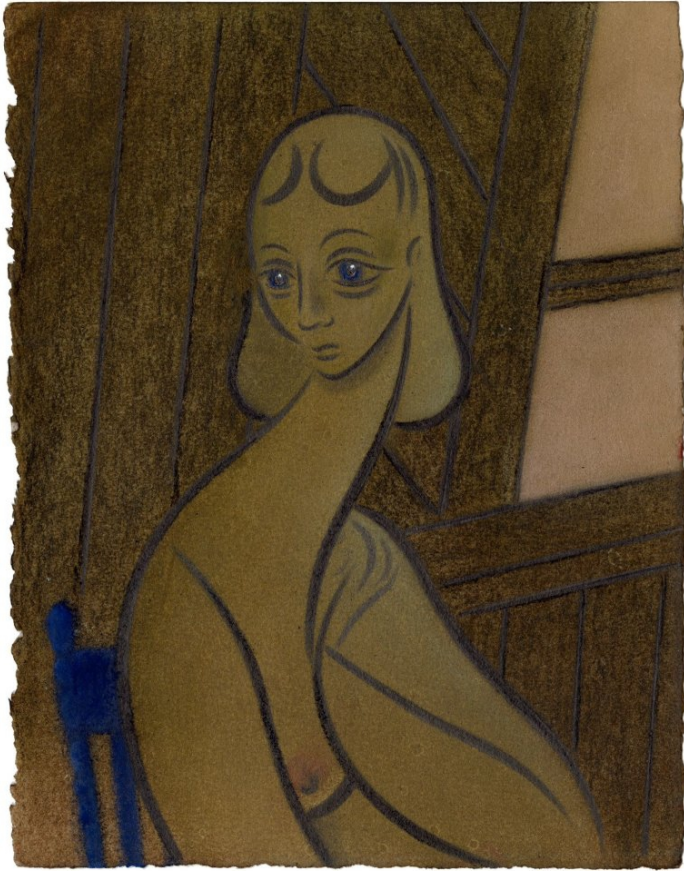

UNION PACIFIC

Koak

Longest Hour, 2024

Signed and dated on verso

Graphite, pastel, charcoal, ink, and casein on rag paper

21.6 x 16.5 cm, 8 1/2 x 6 1/2 in

Copyright: Copyright The Artist

Courtesy of Union Pacific

Directors

Grace Schofield

Nigel Dunkley

+44 (0)20 7247 6161

mail@unionpacific.co.uk

15 West Central Street

London WC1A 1JJ

17 Goulston Street

London E1 7TP