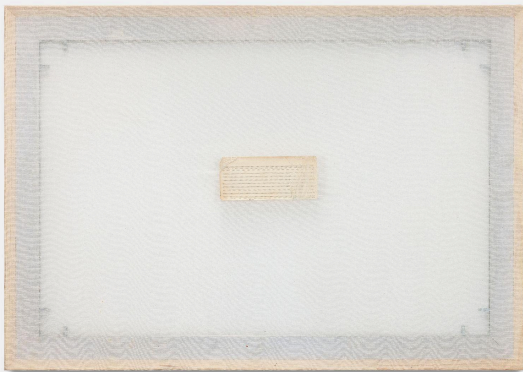

List of works

*Reversed Entropy*, 2024, tempera, charcoal, paper and oil on linen, 200 x 180 cm

*Incorp*, 2024, tempera, pigment, paper and oil on linen, 35 x 25 cm

*Fervor*, 2024, tempera, charcoal, paper and oil on linen, 200 x 180 cm

*Structure de passage*, 2024, paper on coton, 100 x 70 cm

*Erogene*, 2024, skin, 35 x 25 cm

*No heart bone but let it break*, 2024, tempera, pigment, and paper on linen, 200 x 180 cm