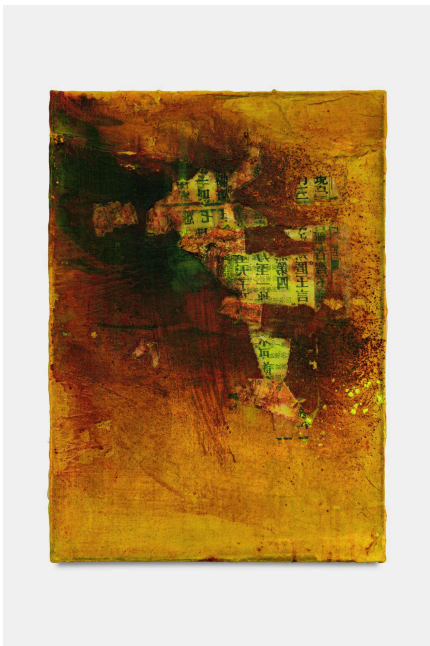

List of works

*Reversed Entropy*, 2024, tempera, charcoal, paper and oil on linen, 200 x 180 cm

*Incorp*, 2024, tempera, pigment, paper and oil on linen, 35 x 25 cm

*Fervor*, 2024, tempera, charcoal, paper and oil on linen, 200 x 180 cm

*Structure de passage*, 2024, paper on coton, 100 x 70 cm

*Erogene*, 2024, skin, 35 x 25 cm

*No heart bone but let it break*, 2024, tempera, pigment, and paper on linen, 200 x 180 cm