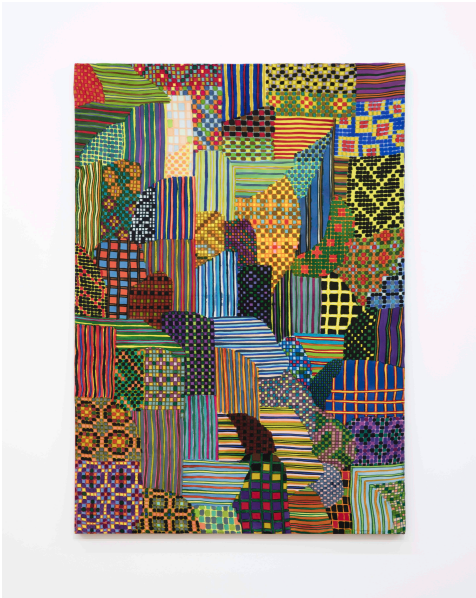

Compilation Painting, 2023
Dyed Silk
62 x 43.5 in
157.5 x 110.5 cm

Winter and Glowing Question, 2023
Dyed silk
62.5 x 43.5 inches
158.8 x 110.5 cm

Two Hands, 2022
Dyed silk
63.5 x 43 inches
161.3 x 109.2 cm

Boats at Night (2), 2023
Dyed silk
61.25 x 42.75 inches
155.6 x 108.6 cm

Lauren Luloff

DUNES

CONTACT

BORU@DUNES.FYI

WEB

DUNES.FYI

ADDRESS

251 CONGRESS ST. PORTLAND, ME 04101

Peach Mountain and Sea, 2023

Dyed silk
61.5 x 43 inches
156.2 x 109.2 cm
LL154

Figures in Fizz, 2023

Dyed silk
61 x 43 inches
154.9 x 109.2 cm

Cosmos (3), 2023

Dyed silk
62 x 42.25 inches
157.5 x 107.3 cm