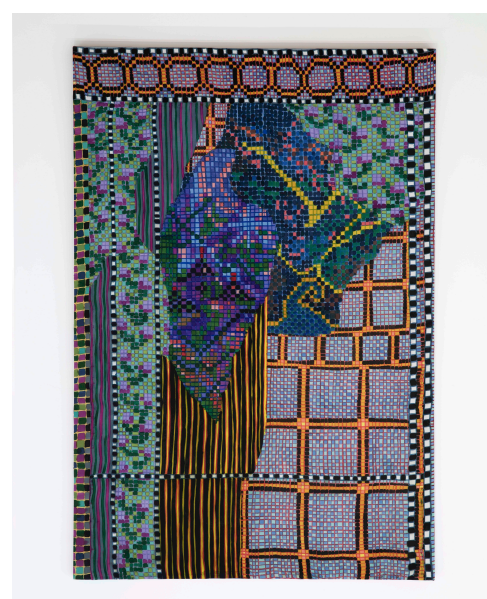

Compilation Painting, 2023
Dyed Silk
62 x 43.5 in
157.5 x 110.5 cm

Winter and Glowing Question, 2023
Dyed silk
62.5 x 43.5 inches
158.8 x 110.5 cm

Two Hands, 2022
Dyed silk
63.5 x 43 inches
161.3 x 109.2 cm

Boats at Night (2), 2023
Dyed silk
61.25 x 42.75 inches
155.6 x 108.6 cm

Lauren Luloff

DUNES

CONTACT

BORU@DUNES.FYI

WEB

DUNES.FYI

ADDRESS

251 CONGRESS ST. PORTLAND, ME 04101

Peach Mountain and Sea, 2023

Dyed silk
61.5 x 43 inches
156.2 x 109.2 cm
LL154

Figures in Fizz, 2023

Dyed silk
61 x 43 inches
154.9 x 109.2 cm

Cosmos (3), 2023

Dyed silk
62 x 42.25 inches
157.5 x 107.3 cm

Bird, Watching, 2023

Dyed Silk
68.75 x 47 in
156.2 x 109.2 cm

DUNES

CONTACT

BORU@DUNES.FYI

WEB

DUNES.FYI

ADDRESS