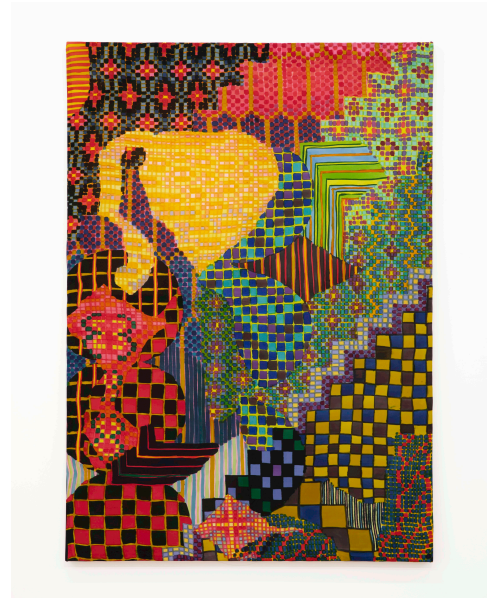

Compilation Painting, 2023
Dyed Silk
62 x 43.5 in
157.5 x 110.5 cm

Winter and Glowing Question, 2023
Dyed silk
62.5 x 43.5 inches
158.8 x 110.5 cm

Two Hands, 2022
Dyed silk
63.5 x 43 inches
161.3 x 109.2 cm

Boats at Night (2), 2023
Dyed silk
61.25 x 42.75 inches
155.6 x 108.6 cm

Lauren Luloff

DUNES

CONTACT

BORU@DUNES.FYI

WEB

DUNES.FYI

ADDRESS

251 CONGRESS ST. PORTLAND, ME 04101

Peach Mountain and Sea, 2023

Dyed silk
61.5 x 43 inches
156.2 x 109.2 cm
LL154

Figures in Fizz, 2023

Dyed silk
61 x 43 inches
154.9 x 109.2 cm

Cosmos (3), 2023

Dyed silk
62 x 42.25 inches
157.5 x 107.3 cm