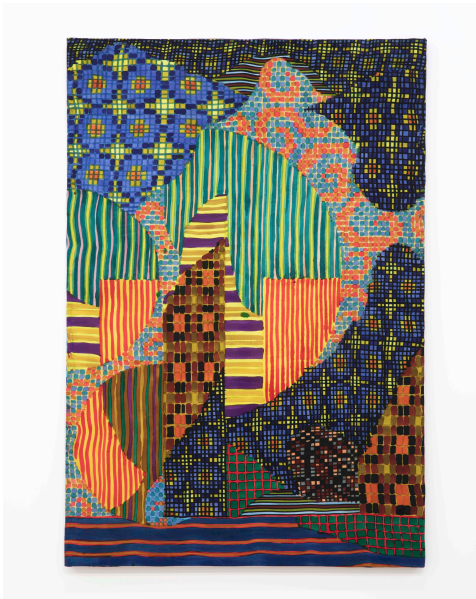

Compilation Painting, 2023
Dyed Silk
62 x 43.5 in
157.5 x 110.5 cm

Winter and Glowing Question, 2023
Dyed silk
62.5 x 43.5 inches
158.8 x 110.5 cm

Two Hands, 2022
Dyed silk
63.5 x 43 inches
161.3 x 109.2 cm

Boats at Night (2), 2023
Dyed silk
61.25 x 42.75 inches
155.6 x 108.6 cm

Lauren Luloff

DUNES

CONTACT

BORU@DUNES.FYI

WEB

DUNES.FYI

ADDRESS

251 CONGRESS ST. PORTLAND, ME 04101

Peach Mountain and Sea, 2023

Dyed silk
61.5 x 43 inches
156.2 x 109.2 cm
LL154

Figures in Fizz, 2023

Dyed silk
61 x 43 inches
154.9 x 109.2 cm

Cosmos (3), 2023

Dyed silk
62 x 42.25 inches
157.5 x 107.3 cm

Bird, Watching, 2023

Dyed Silk
68.75 x 47 in
156.2 x 109.2 cm

DUNES

CONTACT

BORU@DUNES.FYI

WEB

DUNES.FYI

ADDRESS