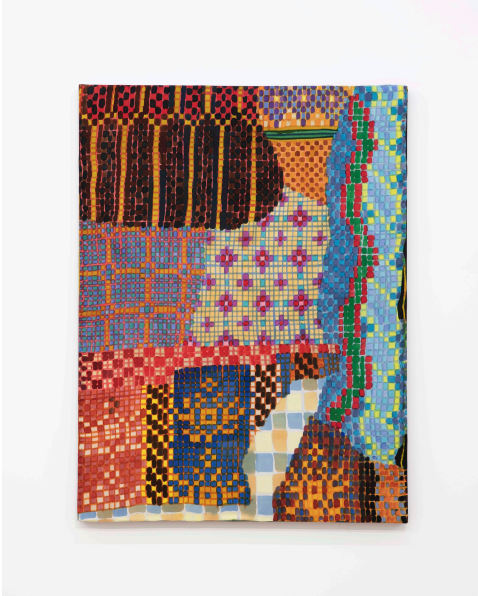

Compilation Painting, 2023
Dyed Silk
62 x 43.5 in
157.5 x 110.5 cm

Winter and Glowing Question, 2023
Dyed silk
62.5 x 43.5 inches
158.8 x 110.5 cm

Two Hands, 2022
Dyed silk
63.5 x 43 inches
161.3 x 109.2 cm

251 CONGRESS ST. PORTLAND, ME 04101

Peach Mountain and Sea, 2023

Dyed silk
61.5 x 43 inches
156.2 x 109.2 cm
LL154

Figures in Fizz, 2023

Dyed silk
61 x 43 inches
154.9 x 109.2 cm

Cosmos (3), 2023

Dyed silk
62 x 42.25 inches
157.5 x 107.3 cm

Bird, Watching, 2023

Dyed Silk
68.75 x 47 in
156.2 x 109.2 cm

DUNES

CONTACT

BORU@DUNES.FYI

WEB

DUNES.FYI

ADDRESS

251 CONGRESS ST. PORTLAND, ME 04101

Lauren Luloff

Turtles and snake, 2023
Dyed silk
43 x 32.5 inches
109.2 x 82.6 cm

Dark Stairs, 2023-2024
Dyed silk
25.5 x 16.5 inches
LL163

Small Flag, 2023
Dyed silk
13 x 15 inches
LL162