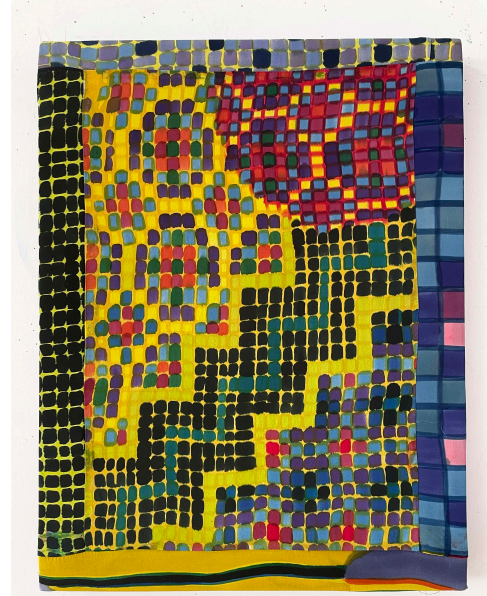

Compilation Painting, 2023
Dyed Silk
62 x 43.5 in
157.5 x 110.5 cm

Winter and Glowing Question, 2023
Dyed silk
62.5 x 43.5 inches
158.8 x 110.5 cm

Two Hands, 2022
Dyed silk
63.5 x 43 inches
161.3 x 109.2 cm

251 CONGRESS ST. PORTLAND, ME 04101

Peach Mountain and Sea, 2023

Dyed silk
61.5 x 43 inches
156.2 x 109.2 cm
LL154

Figures in Fizz, 2023

Dyed silk
61 x 43 inches
154.9 x 109.2 cm

Cosmos (3), 2023

Dyed silk
62 x 42.25 inches
157.5 x 107.3 cm

Bird, Watching, 2023

Dyed Silk
68.75 x 47 in
156.2 x 109.2 cm

DUNES

CONTACT

BORU@DUNES.FYI

WEB

DUNES.FYI

ADDRESS

251 CONGRESS ST. PORTLAND, ME 04101

Lauren Luloff

Turtles and snake, 2023
Dyed silk
43 x 32.5 inches
109.2 x 82.6 cm

Dark Stairs, 2023-2024
Dyed silk
25.5 x 16.5 inches
LL163

Small Flag, 2023
Dyed silk
13 x 15 inches
LL162