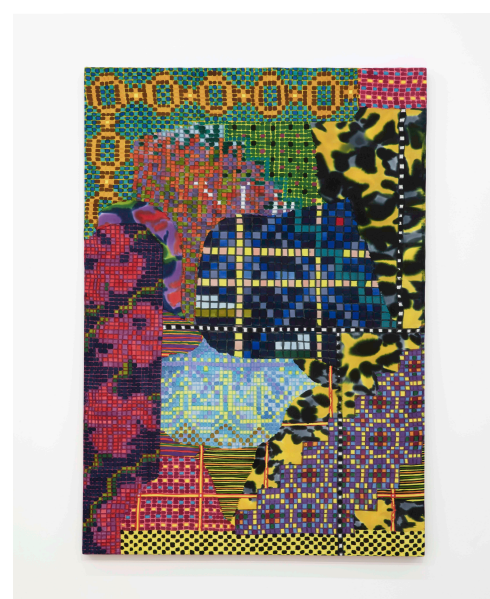

Compilation Painting, 2023
Dyed Silk
62 x 43.5 in
157.5 x 110.5 cm

Winter and Glowing Question, 2023
Dyed silk
62.5 x 43.5 inches
158.8 x 110.5 cm

Two Hands, 2022
Dyed silk
63.5 x 43 inches
161.3 x 109.2 cm

Boats at Night (2), 2023
Dyed silk
61.25 x 42.75 inches
155.6 x 108.6 cm

Lauren Luloff

DUNES

CONTACT

BORU@DUNES.FYI

WEB

DUNES.FYI

ADDRESS

251 CONGRESS ST. PORTLAND, ME 04101

Peach Mountain and Sea, 2023

Dyed silk
61.5 x 43 inches
156.2 x 109.2 cm
LL154

Figures in Fizz, 2023

Dyed silk
61 x 43 inches
154.9 x 109.2 cm

Cosmos (3), 2023

Dyed silk
62 x 42.25 inches
157.5 x 107.3 cm