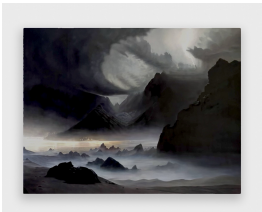

Chino Amobi - MIASMA

Chino Amobi
Denali, 2024
oil on canvas
72 x 96 inches
CA019

Chino Amobi
Mont Blanc, 2024
oil on canvas
72 x 96 inches
CA020

Chino Amobi
Nanling, 2024
oil on canvas
72 x 96 inches
CA021

Chino Amobi
Yosemite, 2024
oil on canvas
72 x 96 inches
CAM018

Chino Amobi
Self Portrait of Chino Amobi, 2024
oil on canvas
12 x 9 in.
30.48 x 22.86 cm
CAM021

Chino Amobi
Eroica Study 1, 2024
graphite on paper
14 x 17 inches
CA023