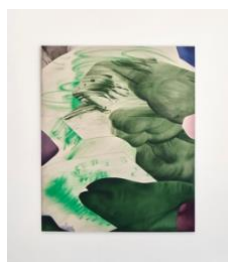

"A Sing Song Story"
2024
Acrylic on sewn canvas
82 x 67 in / 208.28 x 170.18 cm