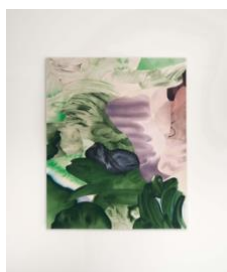

OVERDUIN & CO.

Claire Oswalt
"As If Like To"

Room 1
Clockwise from Entrance

"Poet's Unrest"
2024
Acrylic on sewn canvas
69 x 53 in / 175.26 x 134.62 cm

"The Guardian"
2024
Acrylic on sewn canvas
82 x 71 in / 208.28 x 180.34 cm

"Mr. Cephalopod"
2024
Acrylic on sewn canvas
18 x 14.5 in / 45.72 x 36.83 cm

Room 2
Clockwise from Entrance

"A Dropped Hat Found"
2024
Acrylic on sewn canvas
50 x 41 in / 127 x 104.14 cm

OVERDUIN & CO.

Room 3
Clockwise from Entrance