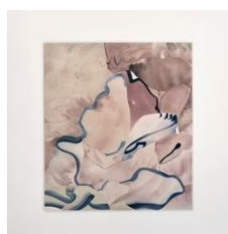

OVERDUIN & CO.

Claire Oswalt
"As If Like To"

Room 1
Clockwise from Entrance

"Poet's Unrest"
2024
Acrylic on sewn canvas
69 x 53 in / 175.26 x 134.62 cm

"The Guardian"
2024
Acrylic on sewn canvas
82 x 71 in / 208.28 x 180.34 cm

"Mr. Cephalopod"
2024
Acrylic on sewn canvas
18 x 14.5 in / 45.72 x 36.83 cm

Room 2
Clockwise from Entrance

"A Dropped Hat Found"
2024
Acrylic on sewn canvas
50 x 41 in / 127 x 104.14 cm

OVERDUIN & CO.

Room 3
Clockwise from Entrance

"Eddy of Some"
2024
Acrylic on sewn canvas
60 x 48 in / 152.4 x 121.92 cm

"Private Dancer"
2024
Acrylic on sewn canvas
82 x 72 in / 208.28 x 182.88 cm

"A Sing Song Story"
2024
Acrylic on sewn canvas
82 x 67 in / 208.28 x 170.18 cm