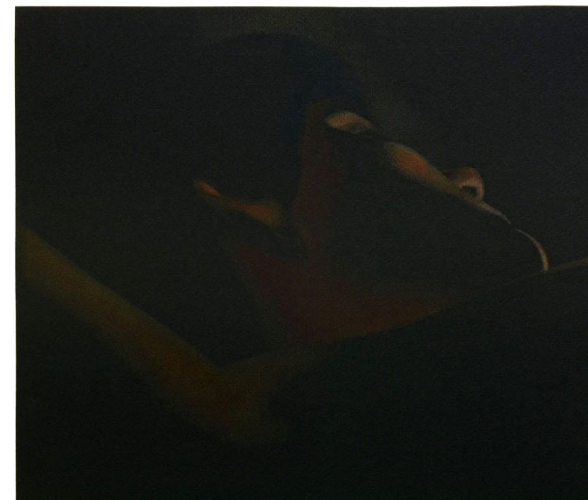

Monica MAJOLI

Black Mirror (Kate 1)
2010

framed colored pencil on
black paper

12" x 14 1/4" inches

unique /

MM1041948

Monica MAJOLI

Black Mirror (Amy 2)
2009