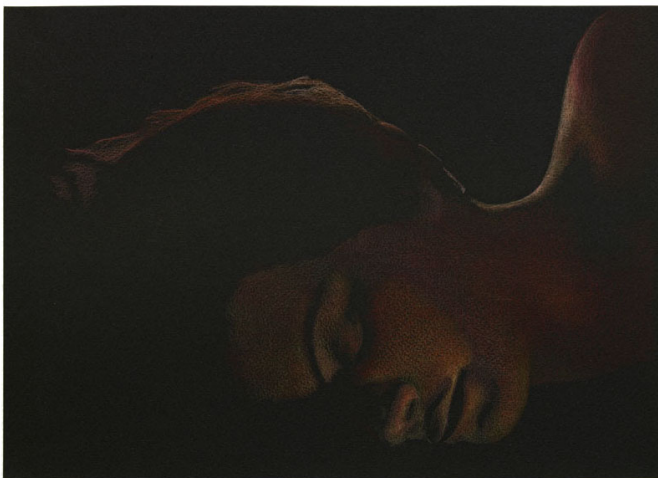

Air de Paris

19/3/2024

Monica MAJOLI

Black Mirror (Jarrett 2)
2009

Framed colored pencil on
black paper.

26 x 35,5 cm
23 x 32,3 cm

unique /

MM1041947