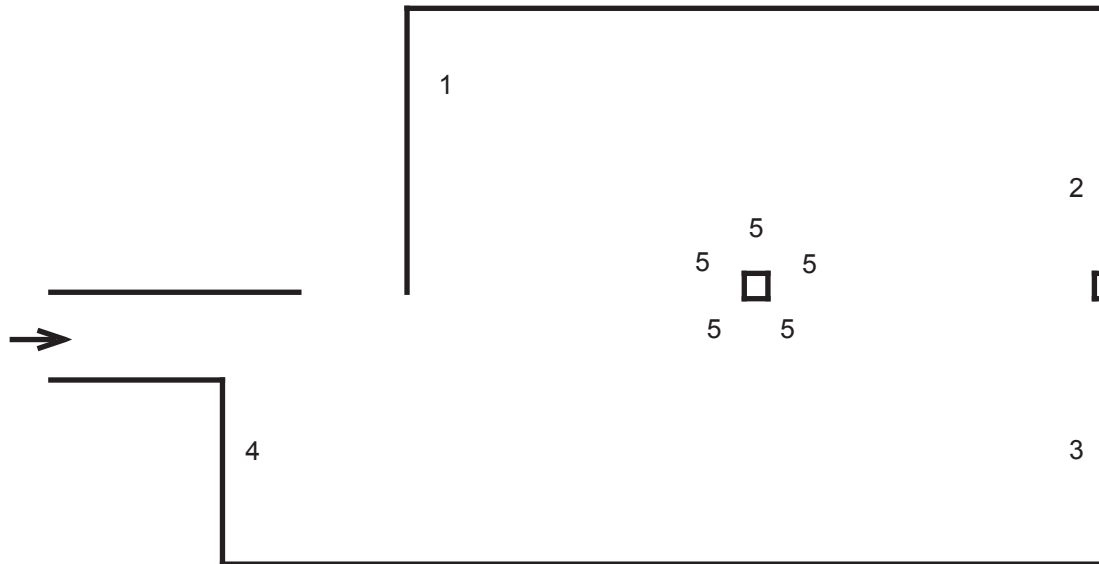

Simon Risi

*Ein ganz normaler Tag*

opening: saturday february 24th 2024, 4 - 8pm

exhibition: february 25<sup>th</sup> - march 23<sup>rd</sup> 2024

irregular opening hours online or by appointment

- |   |  |  |
|---|--|--|
| 1 |  | Future Perfect - column 1<br>uv print on aluminium<br>80x60 cm each<br>2024  |
| 2 |  | Future Perfect - column 2<br>uv print on aluminium<br>80x60 cm each<br>2024  |
| 3 |  | Future Perfect - column 3<br>uv print on aluminium<br>80x60 cm each<br>2024  |
| 4 |  | Future Perfect - column 4<br>uv print on aluminium<br>80x60 cm each<br>2024  |
| 5 |  | Durchschnittsfarben aller Kunstgalerien-Webseiten<br>dieser Welt (Ausgabe auf sternförmig angeordneten Druckern<br>der Marke Xerox)<br>Laser Drucker, Script<br>2024 |