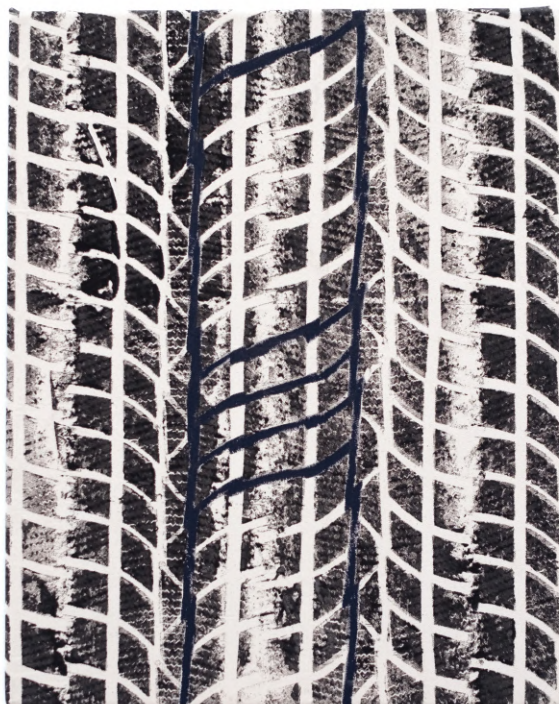

Michael Sailstorfer  
ELEKTROSEX  
1 March - 13 April  
Preview

Michael Sailstorfer  
DNA 5, 2024  
Acrylic on canvas  
50 × 40 cm

Michael Sailstorfer  
ELEKTROSEX  
1 March - 13 April  
Preview

Michael Sailstorfer  
DNA 6, 2024  
Acrylic on canvas  
50 × 40 cm

Michael Sailstorfer  
ELEKTROSEX  
1 March - 13 April  
Preview

Michael Sailstorfer  
DNA 7, 2024  
Acrylic on canvas  
50 × 40 cm

Michael Sailstorfer  
ELEKTROSEX  
1 March - 13 April  
Preview

Michael Sailstorfer  
DNA 8, 2024  
Acrylic on canvas  
50 × 40 cm

**Michael Sailstorfer**  
**ELEKTROSEX**  
1 March - 13 April  
Preview

Michael Sailstorfer  
DNA 9, 2024  
Acrylic on canvas  
50 × 40 cm

**Michael Sailstorfer**  
**ELEKTROSEX**  
**1 March - 13 April**  
**Preview**