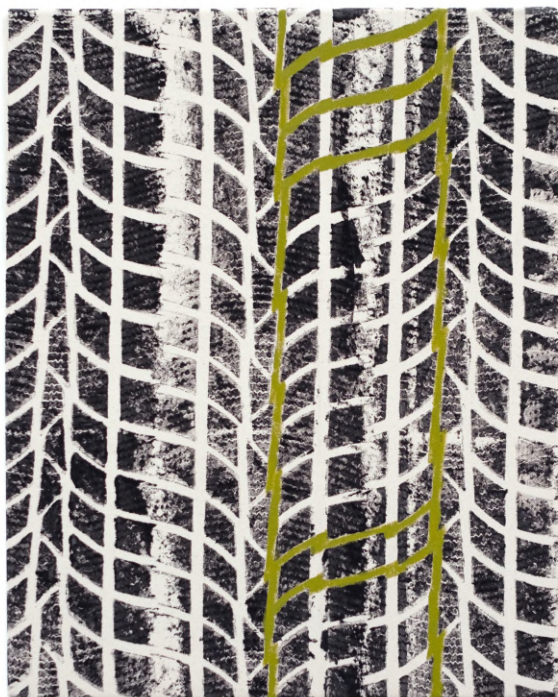

Michael Sailstorfer  
ELEKTROSEX  
1 March - 13 April  
Preview

Michael Sailstorfer  
DNA 5, 2024  
Acrylic on canvas  
50 × 40 cm

Michael Sailstorfer  
ELEKTROSEX  
1 March - 13 April  
Preview

Michael Sailstorfer  
DNA 6, 2024  
Acrylic on canvas  
50 × 40 cm

Michael Sailstorfer  
ELEKTROSEX  
1 March - 13 April  
Preview

Michael Sailstorfer  
DNA 7, 2024  
Acrylic on canvas  
50 × 40 cm

Michael Sailstorfer  
ELEKTROSEX  
1 March - 13 April  
Preview

Michael Sailstorfer  
DNA 8, 2024  
Acrylic on canvas  
50 × 40 cm

**Michael Sailstorfer**  
**ELEKTROSEX**  
1 March - 13 April  
Preview

Michael Sailstorfer  
DNA 9, 2024  
Acrylic on canvas  
50 × 40 cm

**Michael Sailstorfer**  
**ELEKTROSEX**  
**1 March - 13 April**  
**Preview**