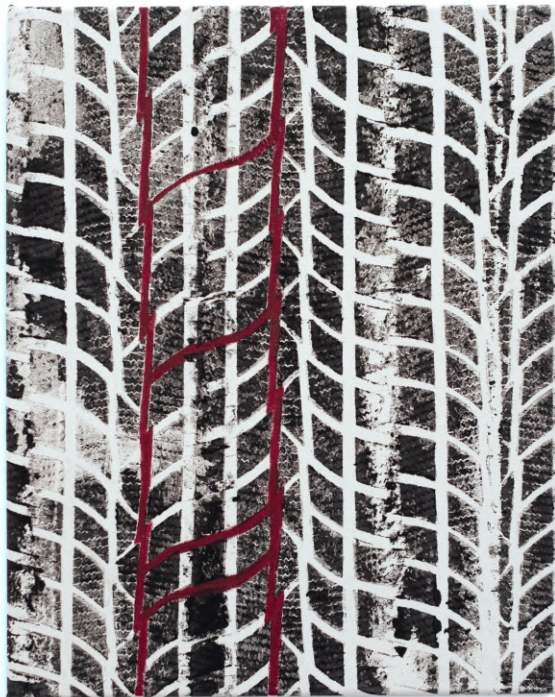

Michael Sailstorfer  
ELEKTROSEX  
1 March - 13 April  
Preview

Michael Sailstorfer  
DNA 1, 2024  
Acrylic on canvas  
50 × 40 cm

Michael Sailstorfer  
ELEKTROSEX  
1 March - 13 April  
Preview

Michael Sailstorfer  
DNA 2, 2024  
Acrylic on canvas  
50 × 40 cm

Michael Sailstorfer  
ELEKTROSEX  
1 March - 13 April  
Preview

Michael Sailstorfer  
DNA 3, 2024  
Acrylic on canvas  
50 × 40 cm

Michael Sailstorfer  
ELEKTROSEX  
1 March - 13 April  
Preview

Michael Sailstorfer  
DNA 4, 2024  
Acrylic on canvas  
50 × 40 cm