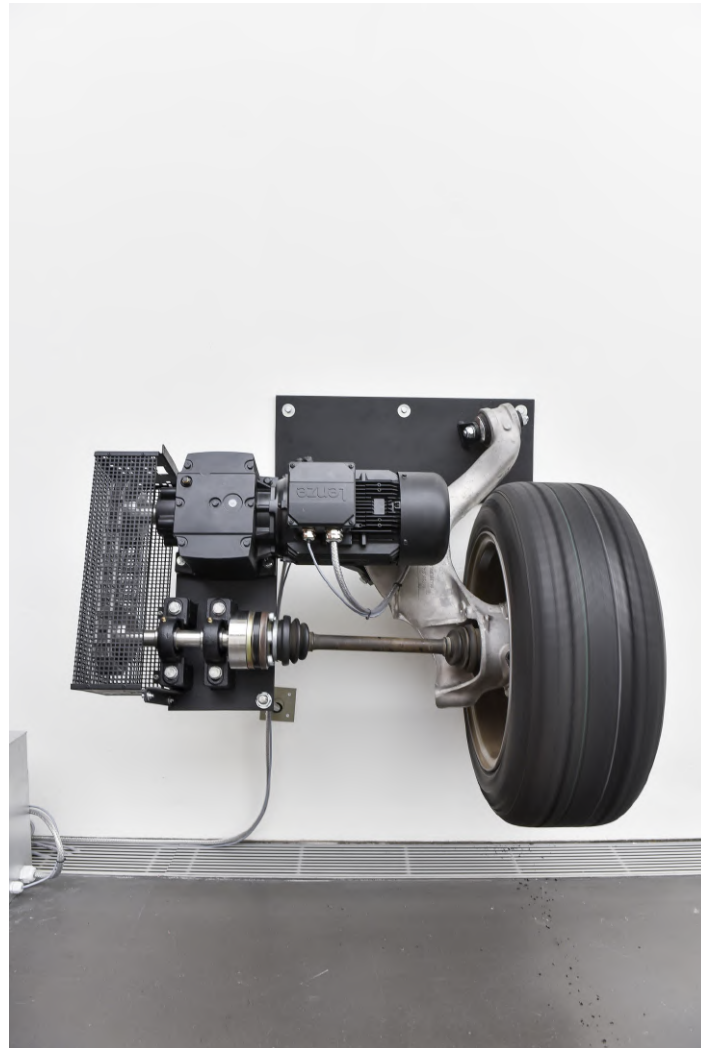

Michael Sailstorfer
ELEKTROSEX
1 March - 13 April
Preview

Michael Sailstorfer
Zeit ist keine Autobahn Stuttgart, 2020
Tire, iron, electronic engine, electric current
80 x 95 x 65 cm