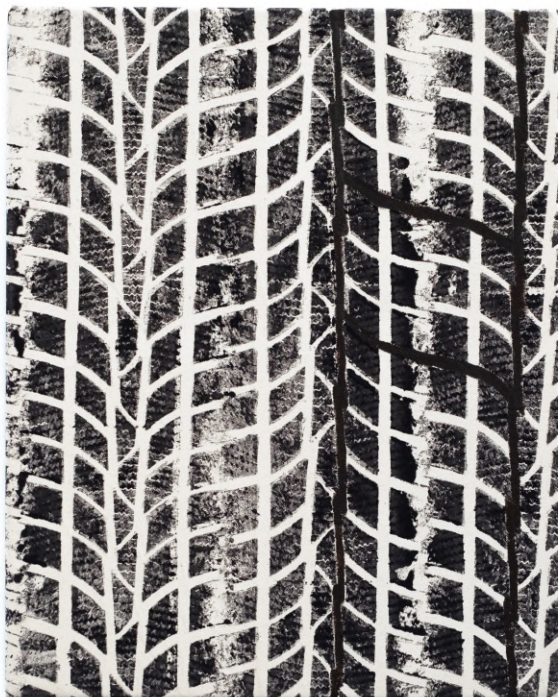

Michael Sailstorfer  
ELEKTROSEX  
1 March - 13 April  
Preview

Michael Sailstorfer  
DNA 1, 2024  
Acrylic on canvas  
50 × 40 cm

Michael Sailstorfer  
ELEKTROSEX  
1 March - 13 April  
Preview

Michael Sailstorfer  
DNA 2, 2024  
Acrylic on canvas  
50 × 40 cm