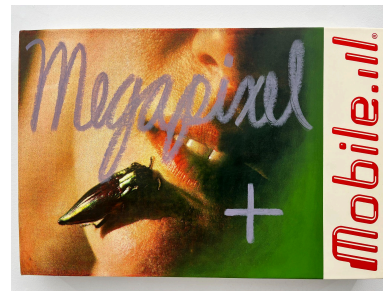

Hijack the Hive Mind Fly it Into the Tallest Building
Oil and oil pastel on canvas
60 x 80 in

Megapixel
Oil and Oil pastel on canvas
18 x 12 in