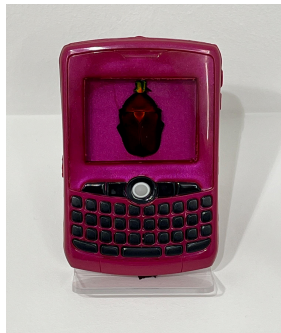

Device #5, 2024
Urethane resin and insect
4.25 x 2.25 x 0.5 in