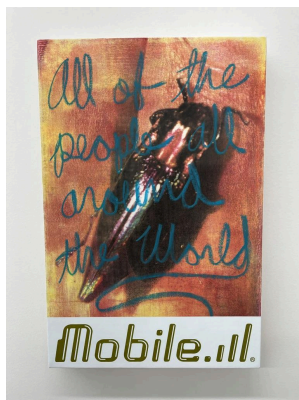

Henry Gunderson ~ *Bug Mobile*
Gern en Regalia ~ 105 Henry Street # 5 basement.

Physio Gizmo
Oil paint and oil pastel on canvas
18 x 12 in

Megapixel
Oil and Oil pastel on canvas
18 x 12 in