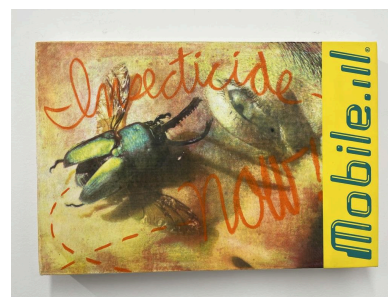

Mind Game
Oil and oil pastel on canvas
11 x 16 in

Apocalypse Daily Everyday Eternally
Oil and oil pastel on canvas
11 x 16 in

Hijack the Hive Mind Fly it Into the Tallest Building
Oil and oil pastel on canvas
60 x 80 in

Henry Gunderson ~ *Bug Mobile*
Gern en Regalia ~ 105 Henry Street # 5 basement.

Physio Gizmo
Oil paint and oil pastel on canvas
18 x 12 in

Megapixel
Oil and Oil pastel on canvas
18 x 12 in

All of the People around the World
Oil paint and oil pastel on canvas
18 x 12 in

Insecticide NOW!
Oil paint and oil pastel on canvas
18 x 12 in

Henry Gunderson ~ *Bug Mobile*
Gern en Regalia ~ 105 Henry Street # 5 basement.

Device #1, 2024
Urethane resin and insect
4.25 x 2.25 x 0.5 in