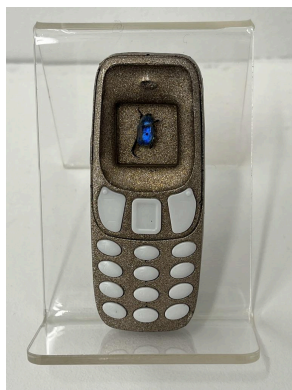

Device #35, 2024
Urethane resin and insect
4.25 x 2.25 x 0.5 in (11 x 6 x 1 cm)

Device #36, 2024
Urethane resin and insect
4.25 x 2.25 x 0.5 in (11 x 6 x 1 cm)

Device #37, 2024
Urethane resin and insect
4.25 x 2.25 x 0.5 in (11 x 6 x 1 cm)

Device #38, 2024
Urethane resin and insect
4.25 x 2.25 x 0.5 in (11 x 6 x 1 cm)

Device #39, 2024
Urethane resin and insect
4.25 x 2.25 x 0.5 in (11 x 6 x 1 cm)

Device #40, 2024
Urethane resin and insect
4.25 x 2.25 x 0.5 in (11 x 6 x 1 cm)