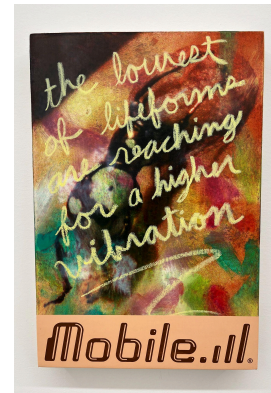

Henry Gunderson ~ *Bug Mobile*
Gern en Regalia ~ 105 Henry Street # 5 basement.

In Some Cultures There is No Word for 'Bug'
Oil on canvas
15 x 21 in

The Lowest of Life Forms are Reaching for a Higher Vibration
Oil on canvas
60 x 80 in

Mind Game
Oil and oil pastel on canvas
11 x 16 in

Apocalypse Daily Everyday Eternally
Oil and oil pastel on canvas
11 x 16 in

Hijack the Hive Mind Fly it Into the Tallest Building
Oil and oil pastel on canvas
60 x 80 in