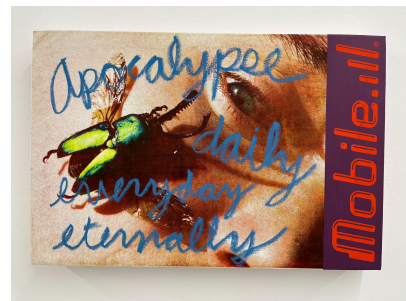

Henry Gunderson ~ *Bug Mobile*
Gern en Regalia ~ 105 Henry Street # 5 basement.

In Some Cultures There is No Word for 'Bug'
Oil on canvas
15 x 21 in

The Lowest of Life Forms are Reaching for a Higher Vibration
Oil on canvas
60 x 80 in

Mind Game
Oil and oil pastel on canvas
11 x 16 in

Apocalypse Daily Everyday Eternally
Oil and oil pastel on canvas
11 x 16 in

Hijack the Hive Mind Fly it Into the Tallest Building
Oil and oil pastel on canvas
60 x 80 in