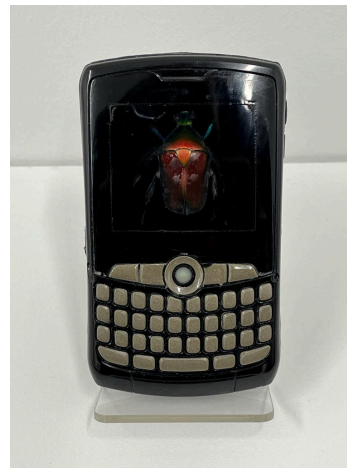

Device #35, 2024
Urethane resin and insect
4.25 x 2.25 x 0.5 in (11 x 6 x 1 cm)

Device #36, 2024
Urethane resin and insect
4.25 x 2.25 x 0.5 in (11 x 6 x 1 cm)

Device #37, 2024
Urethane resin and insect
4.25 x 2.25 x 0.5 in (11 x 6 x 1 cm)

Device #38, 2024
Urethane resin and insect
4.25 x 2.25 x 0.5 in (11 x 6 x 1 cm)

Device #39, 2024
Urethane resin and insect
4.25 x 2.25 x 0.5 in (11 x 6 x 1 cm)

Device #40, 2024
Urethane resin and insect
4.25 x 2.25 x 0.5 in (11 x 6 x 1 cm)