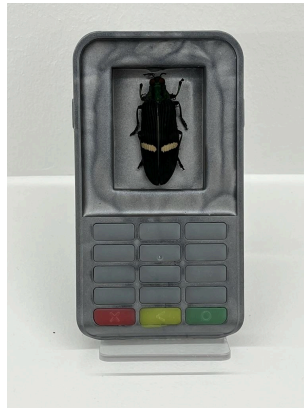

Device #25, 2024
Urethane resin and insect
4.25 x 2.25 x 0.5 in (11 x 6 x 1 cm)

Device #26, 2024
Urethane resin and insect
4.25 x 2.25 x 0.5 in (11 x 6 x 1 cm)

Device #27, 2024
Urethane resin and insect
4.25 x 2.25 x 0.5 in (11 x 6 x 1 cm)

Device #30, 2024
Urethane resin and insect
4.25 x 2.25 x 0.5 in (11 x 6 x 1 cm)

Device #31, 2024
Urethane resin and insect
4.25 x 2.25 x 0.5 in (11 x 6 x 1 cm)

Device #32, 2024
Urethane resin and insect
4.25 x 2.25 x 0.5 in (11 x 6 x 1 cm)